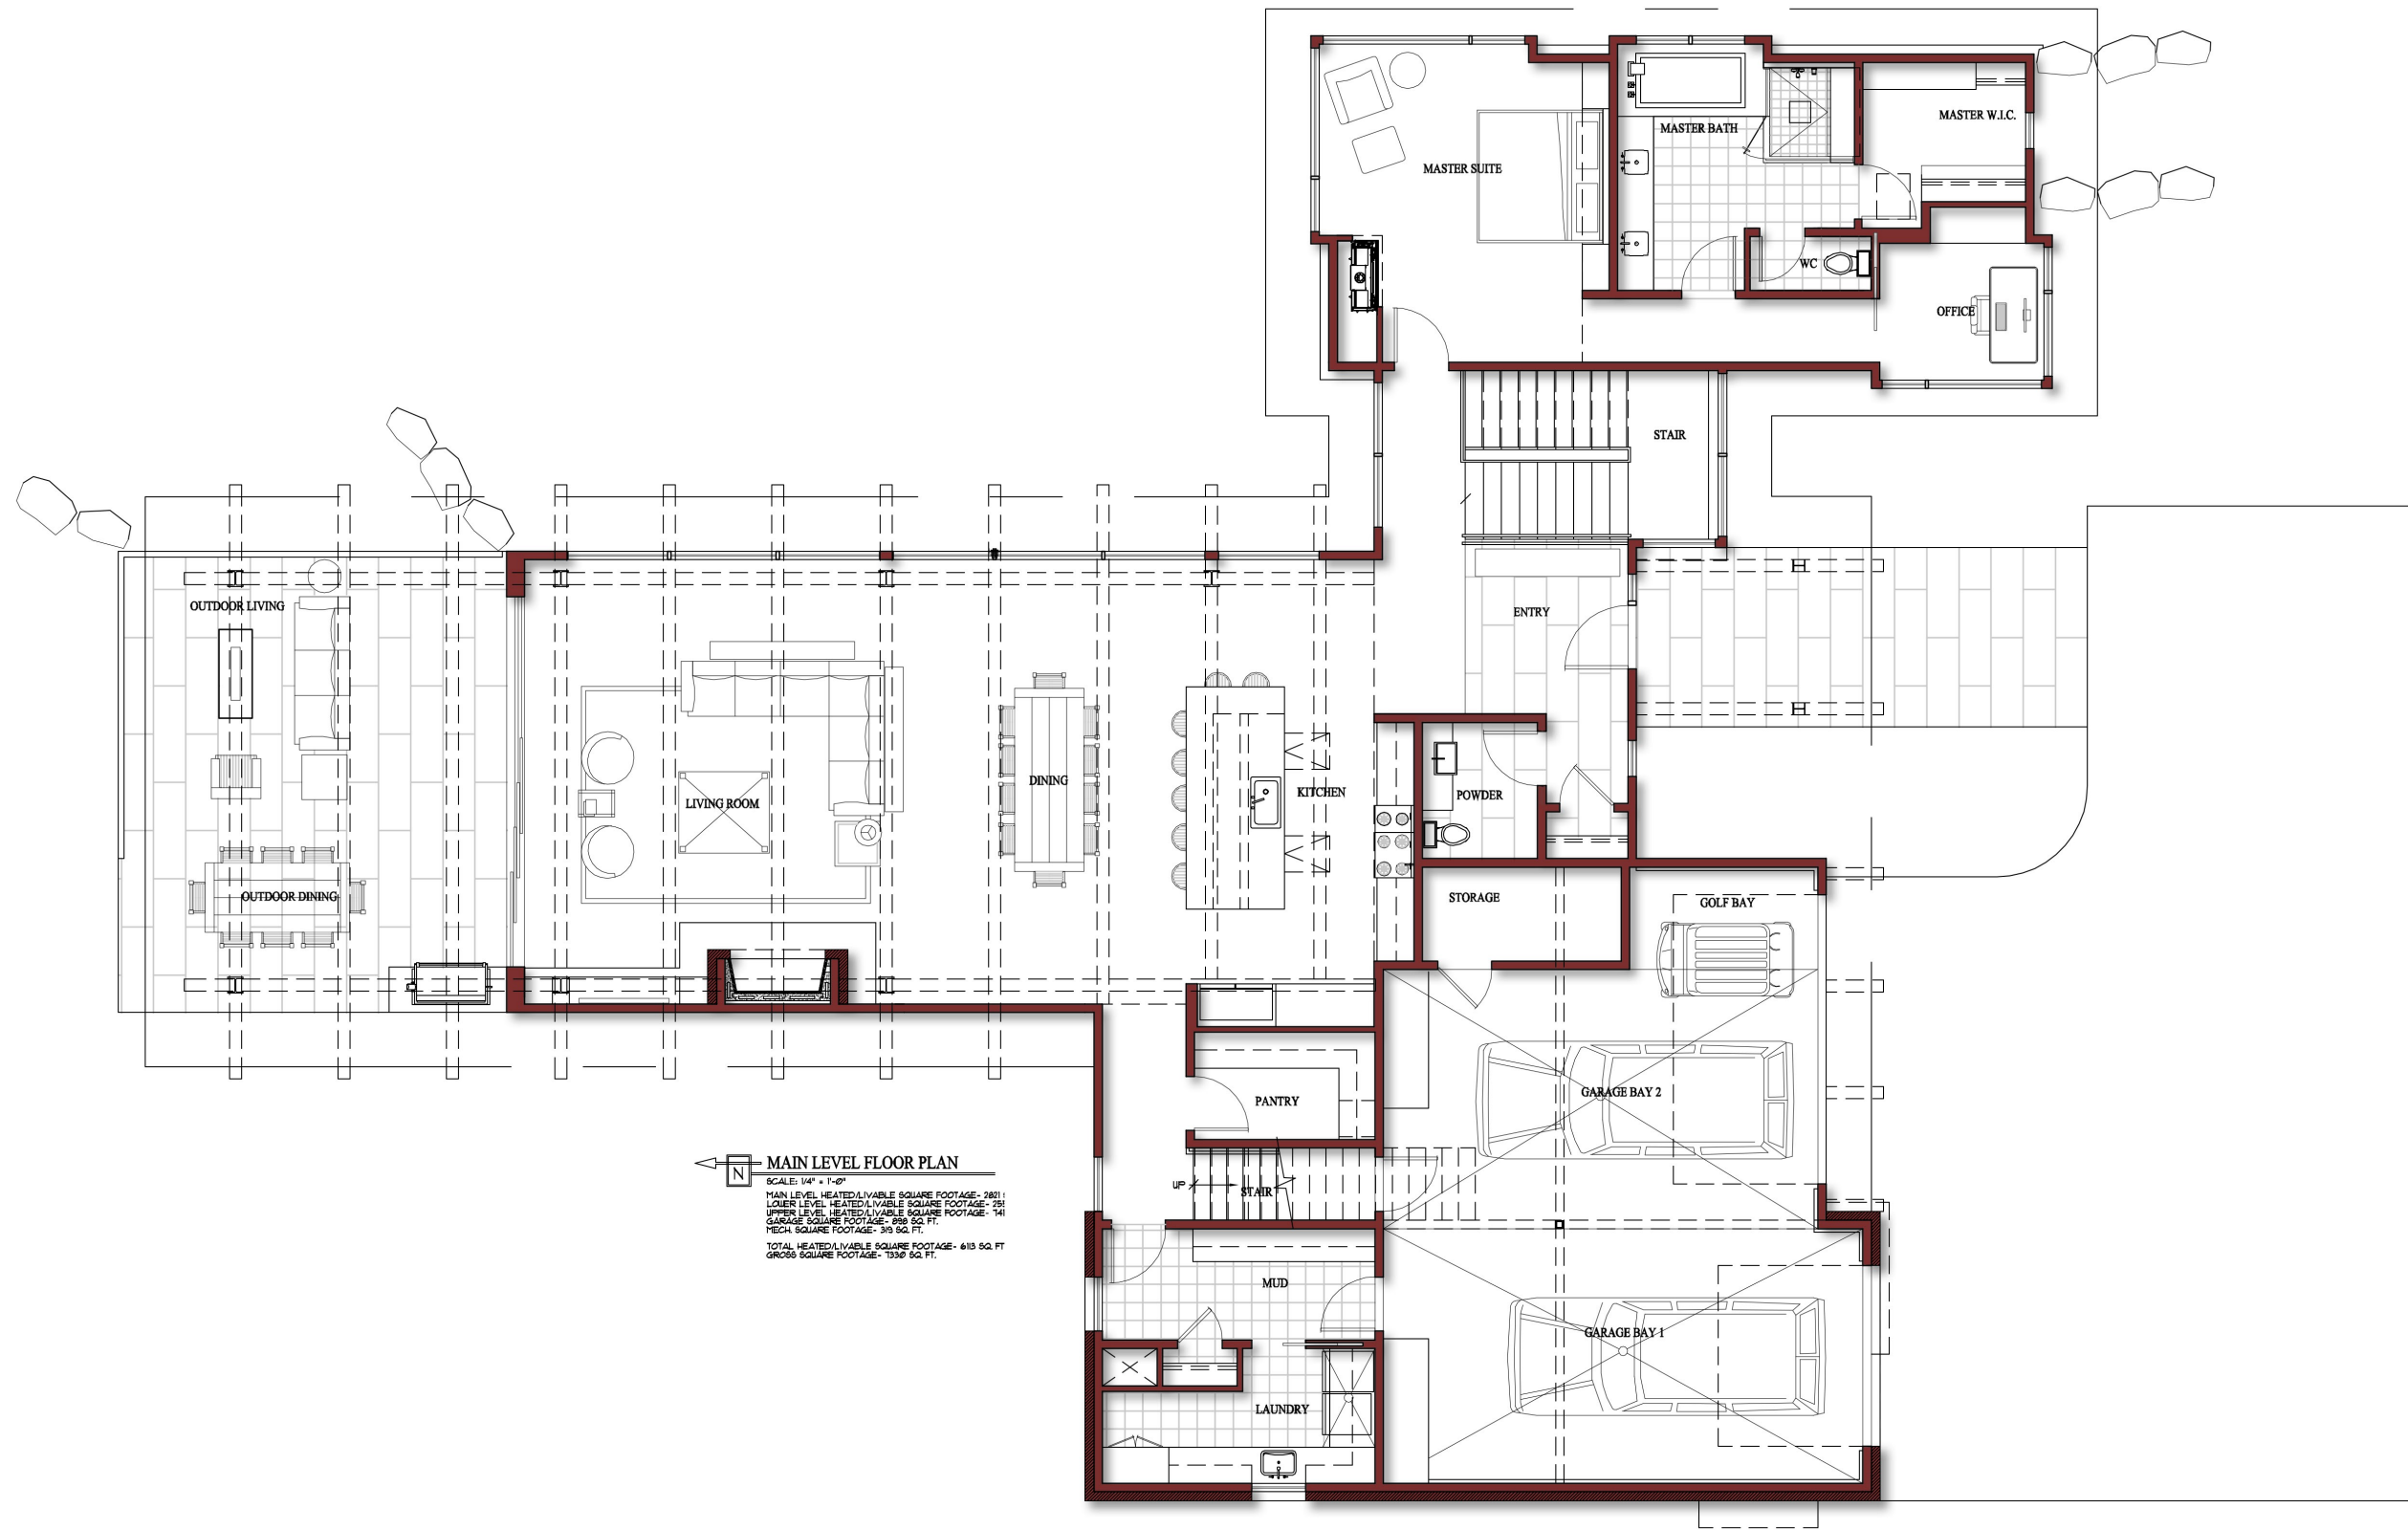

MAIN LEVEL PLAN

NOT TO SCALE / SQUARE FOOTAGES ARE APPROXIMATE