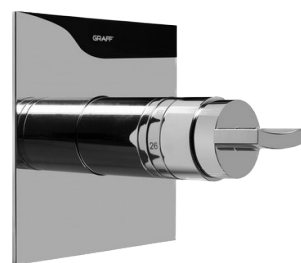

STEAM PACKAGE

MR. STEAM

WALL-MOUNTED

GRAFF
Universal - Wall Mounted Showerhead
Finish: Steelnox (Satin Nickel)

CONTROLS

GRAFF
Sade Shower Controls
Finish: Steelnox (Satin Nickel)

TUB FILLER

GRAFF
Sade Deck Mounted Tub Filler
Finish: Steelnox (satin nickel)