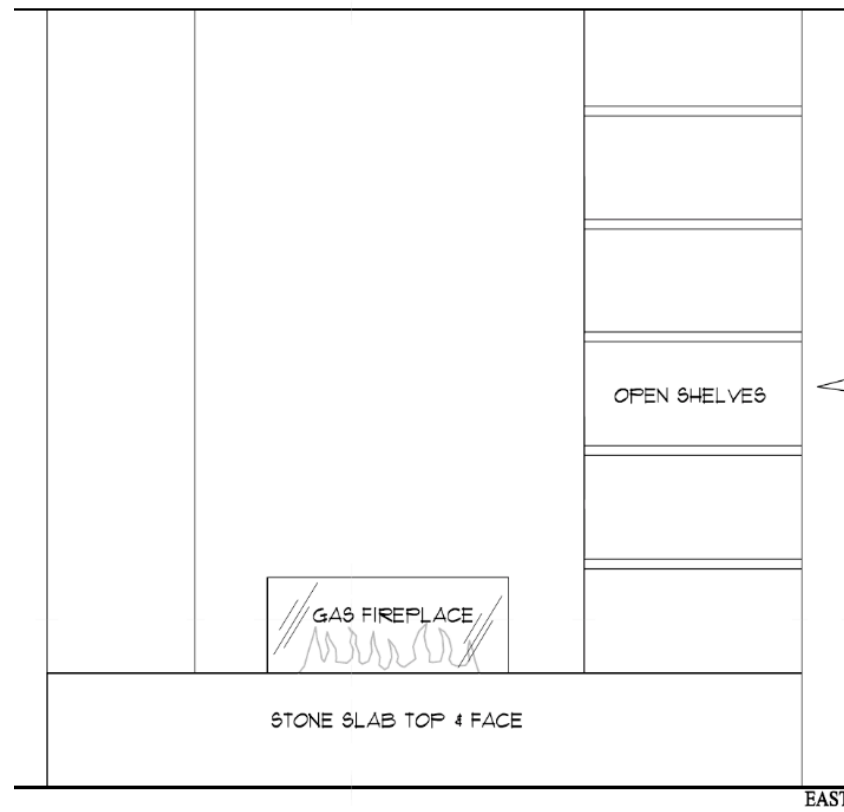

FIREPLACE ELEVATION

Design Concept Only - Details to be confirmed by architectural elevations and interior designer *Linear vent: 1/2" reveal vent around fireplace mass at ceiling