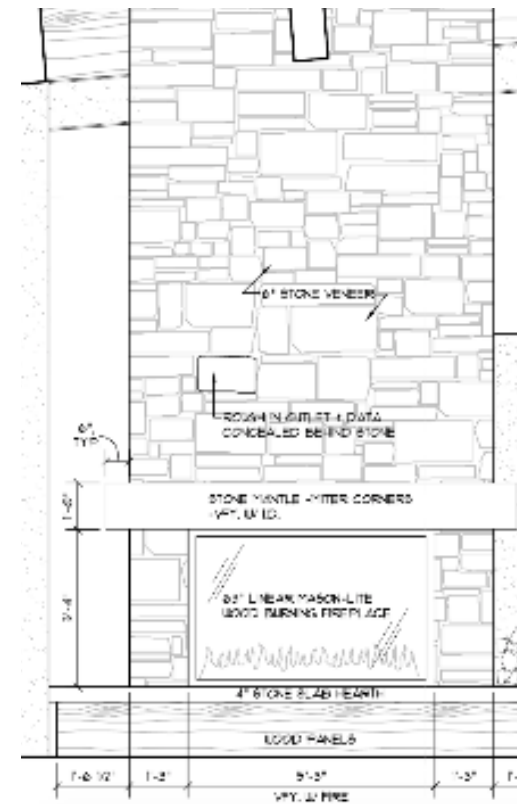

FIREPLACE ELEVATION

FIREPLACE CONCEPT

Design Concept Only - Details to be Confirmed by Architectural Elevations and Interior Designer