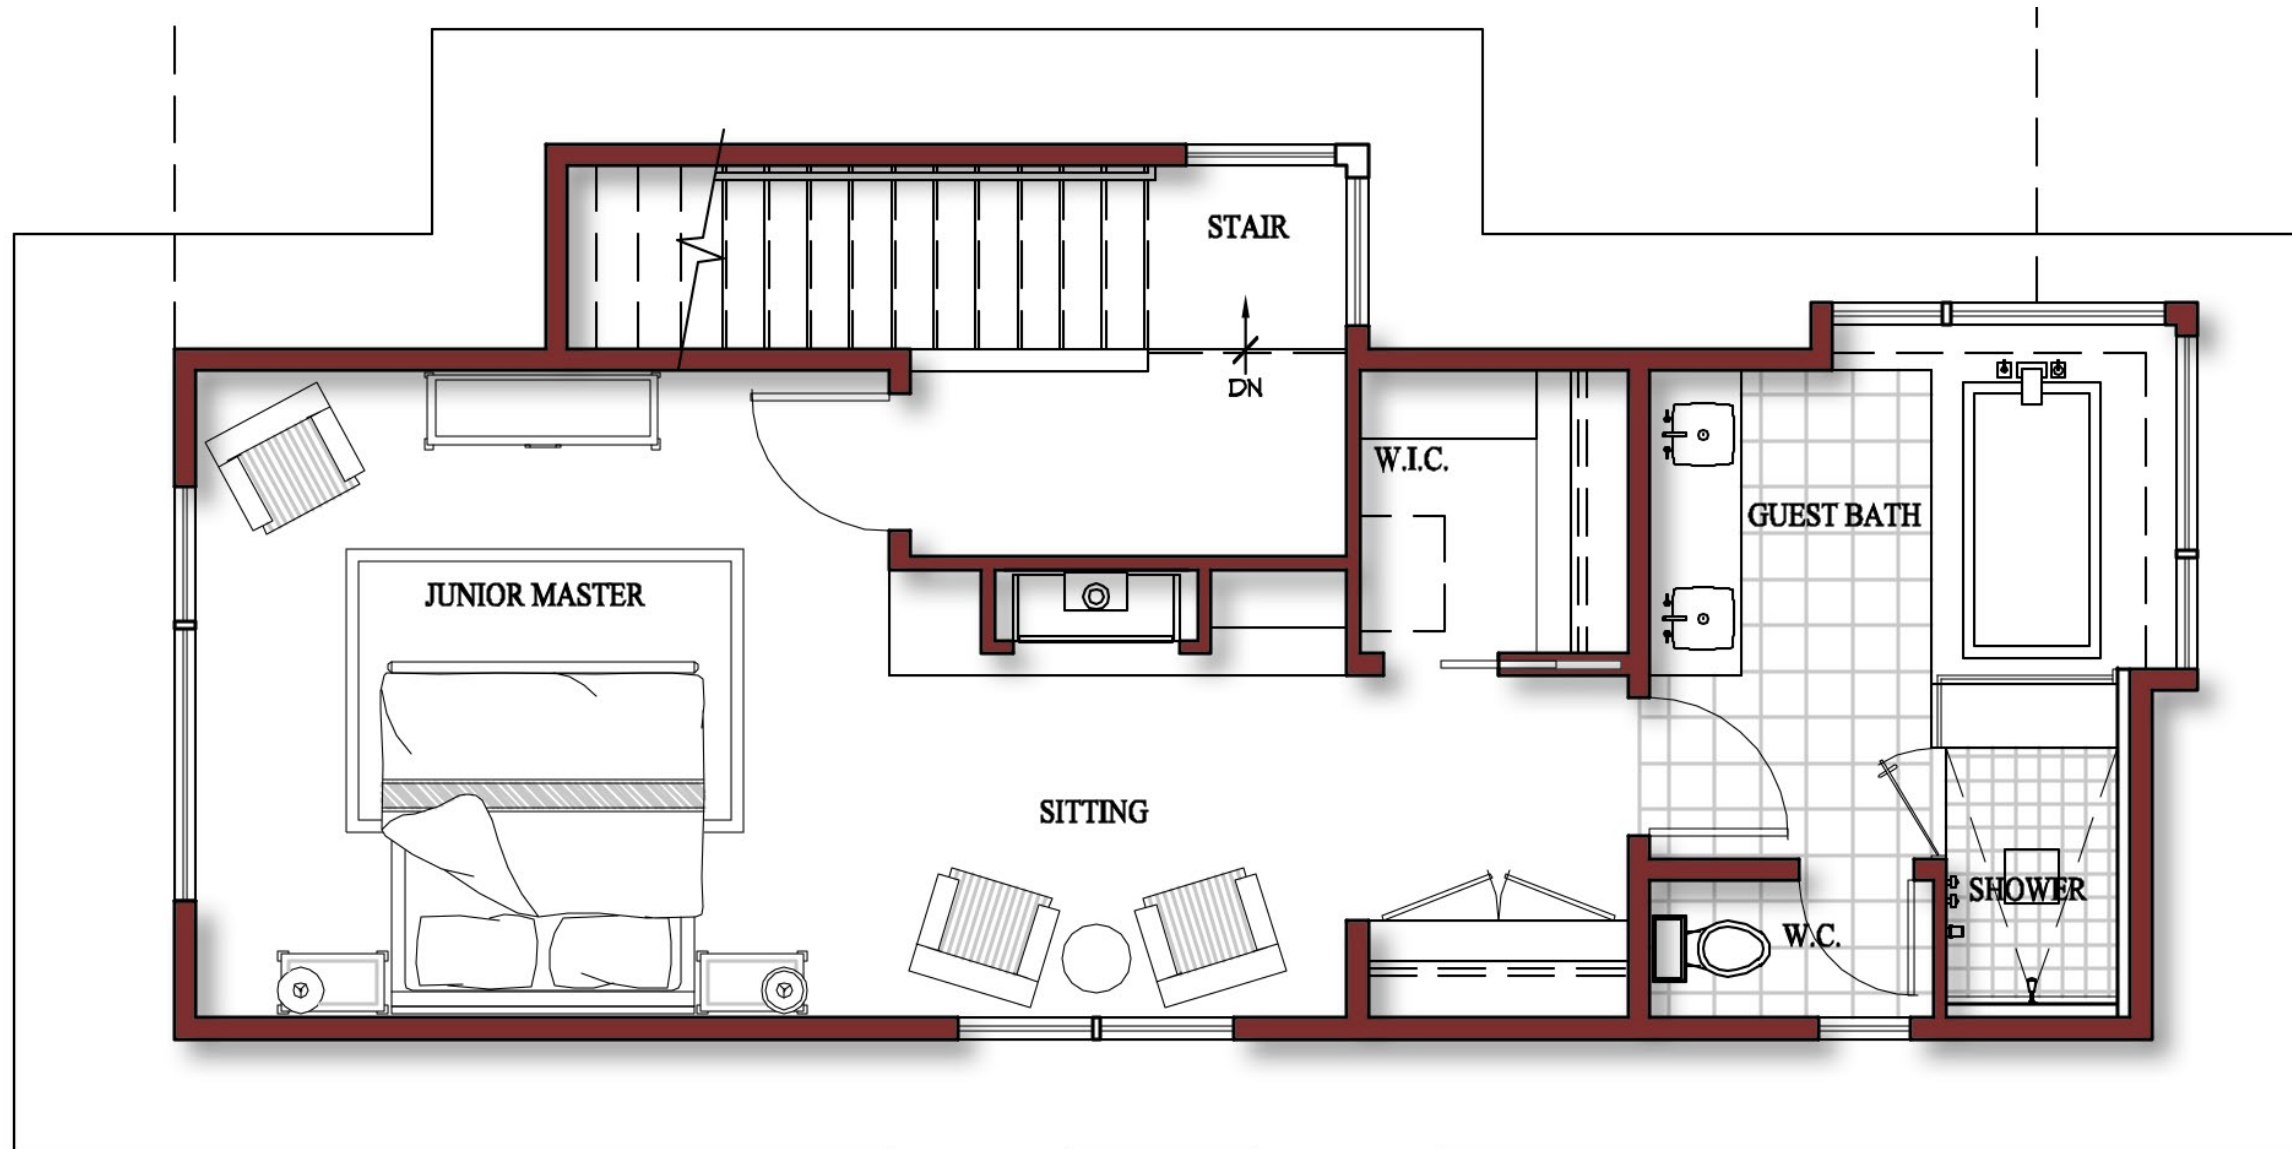

UPPER LEVEL PLAN

NOT TO SCALE / SQUARE FOOTAGES ARE APPROXIMATE

UPPER LEVEL FLOOR PLAN
SCALE: 1/8" = 1'-0"
UPPER LEVEL HEATED/LIVABLE SQUARE FOOTAGE - 741 SQ. FT.