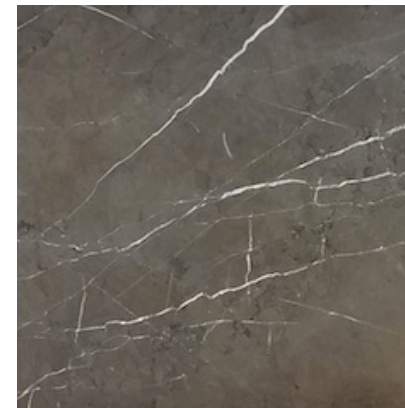

STONE SLAB

TUSCANY GRAFITE MARBLE
3cm, Straight Edge
Finish: Honed