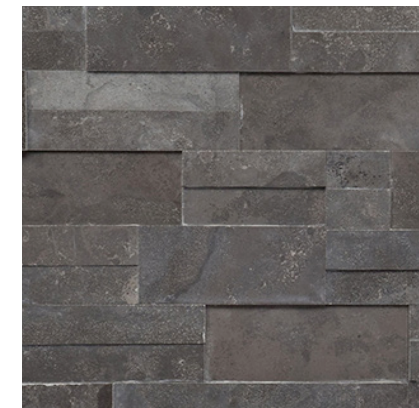

STONE WALL

REALSTONE SYSTEMS CARBON
6" x 24" Horizontal
Finish: Honed