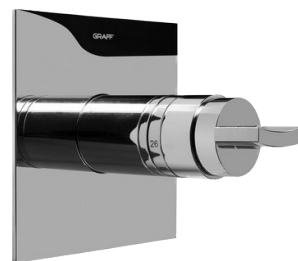

GRAFF
Sade Shower Controls
Finish: Steelnox (Satin Nickel)