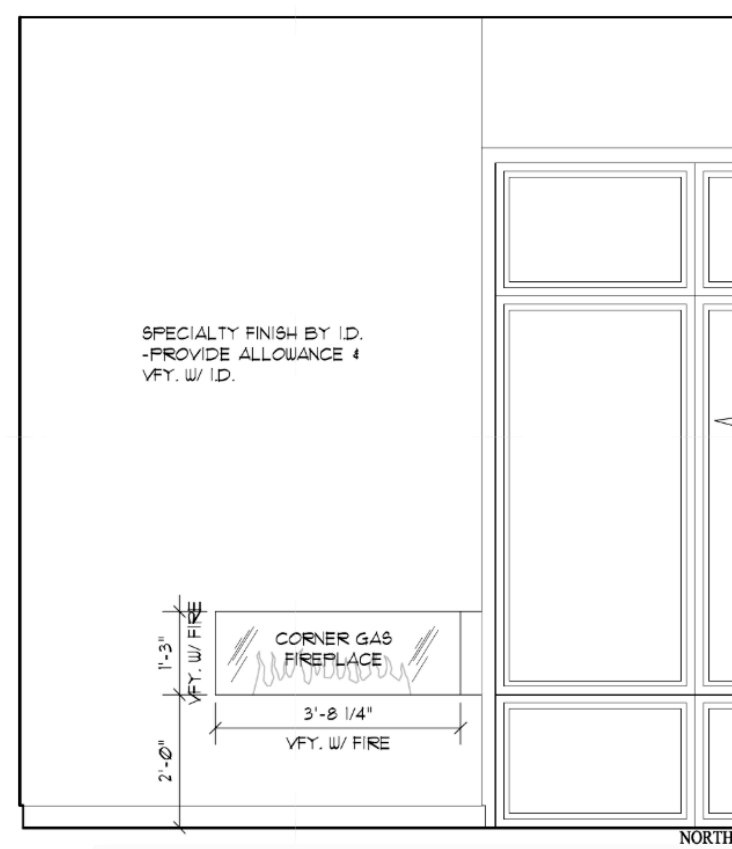

FIREPLACE ELEVATION