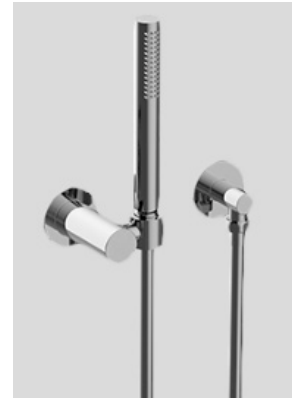

HANDSHOWER KIT

GRAFF
Universal Handshower Set
Finish: Brushed Nickel