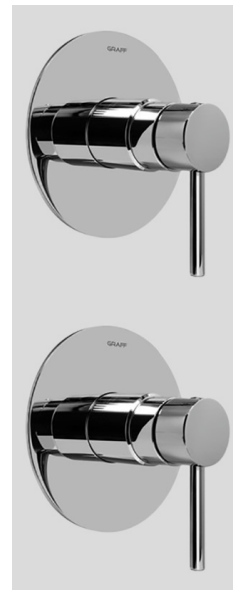

SINK

NATIVE TRAILS
Nipomo Native Stone Vessel Sink
Size: 19.5"W x 15"D x 4.5"H
Color: Pearl

WALL-MOUNTED

GRAFF
Universal - Wall Mounted Showerhead
Finish: Steelnox (Satin Nickel)

SHOWER CONTROLS

GRAFF
Universal Shower Controls
Finish: Steelnox (Satin Nickel)

HANDSHOWER KIT

GRAFF
Universal Handshower Set
Finish: Steelnox (Satin Nickel)

TOILET

TOTO
Aquia® IV Toilet - 1.28 GPF & 0.8 GPF
Color: Cotton (White)

ACCESSORIES

Rocky Mountain Hardware

RMH TOWEL BAR
Collection: Rail
Size: 16"

RMH TISSUE HOLDER
Collection: Rail

RMH COAT HOOK

RMH TOWEL BAR
Collection: Rail
Size: 24"

WHITE BRONZE BRUSHED
Rocky Mountain Hardware Finish

REC ROOM & WET BAR PLUMBING, APPLIANCES & FINISHES

(001/002)

CEILING FINISH