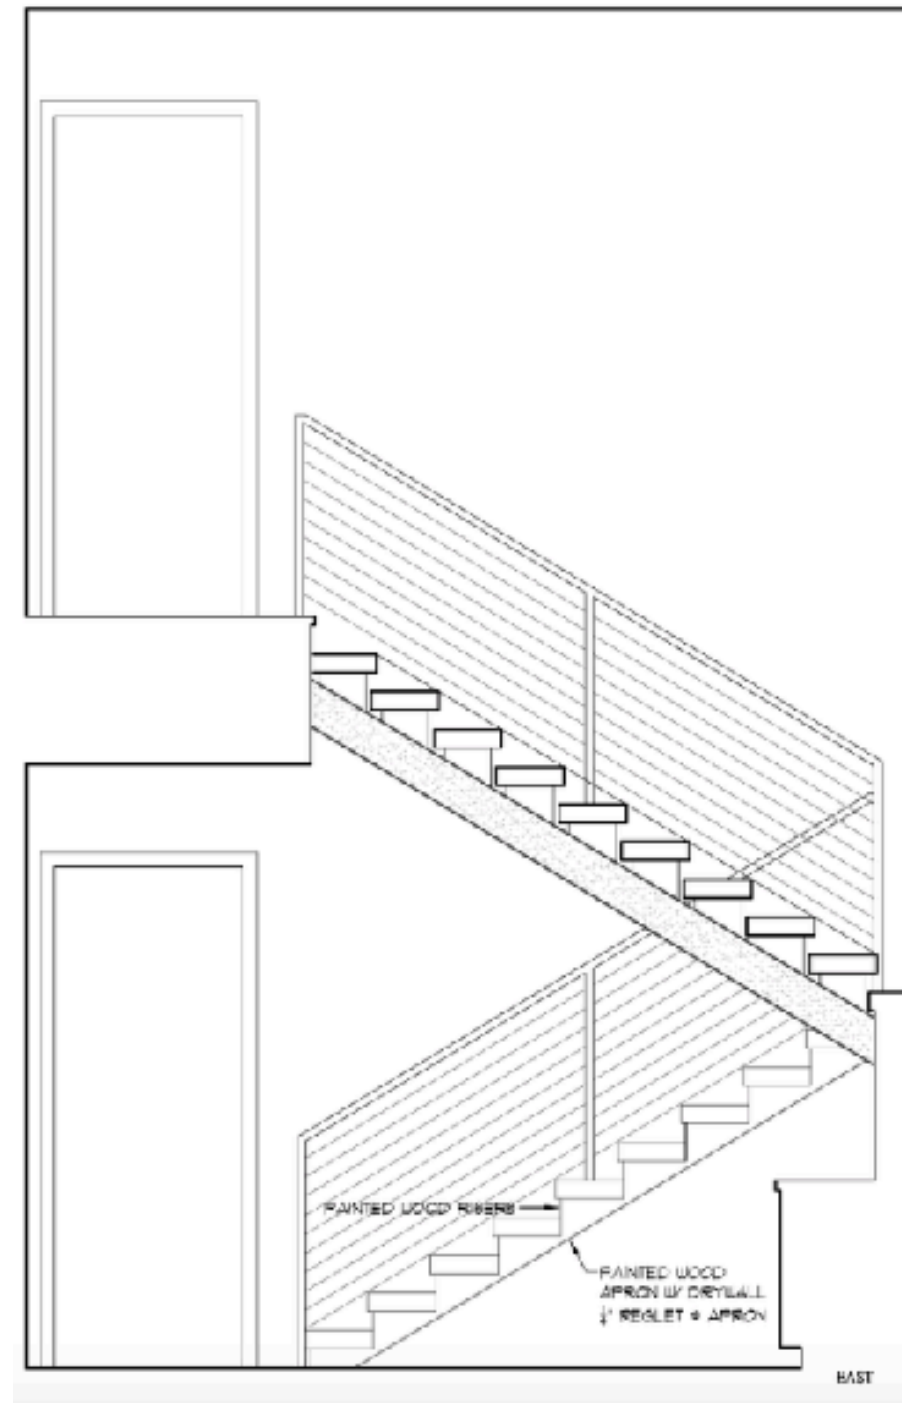

STAIR ELEVATION

STAIR CONCEPT

Design Concept Only - Details to be Confirmed by Architectural Elevations and Interior Designer