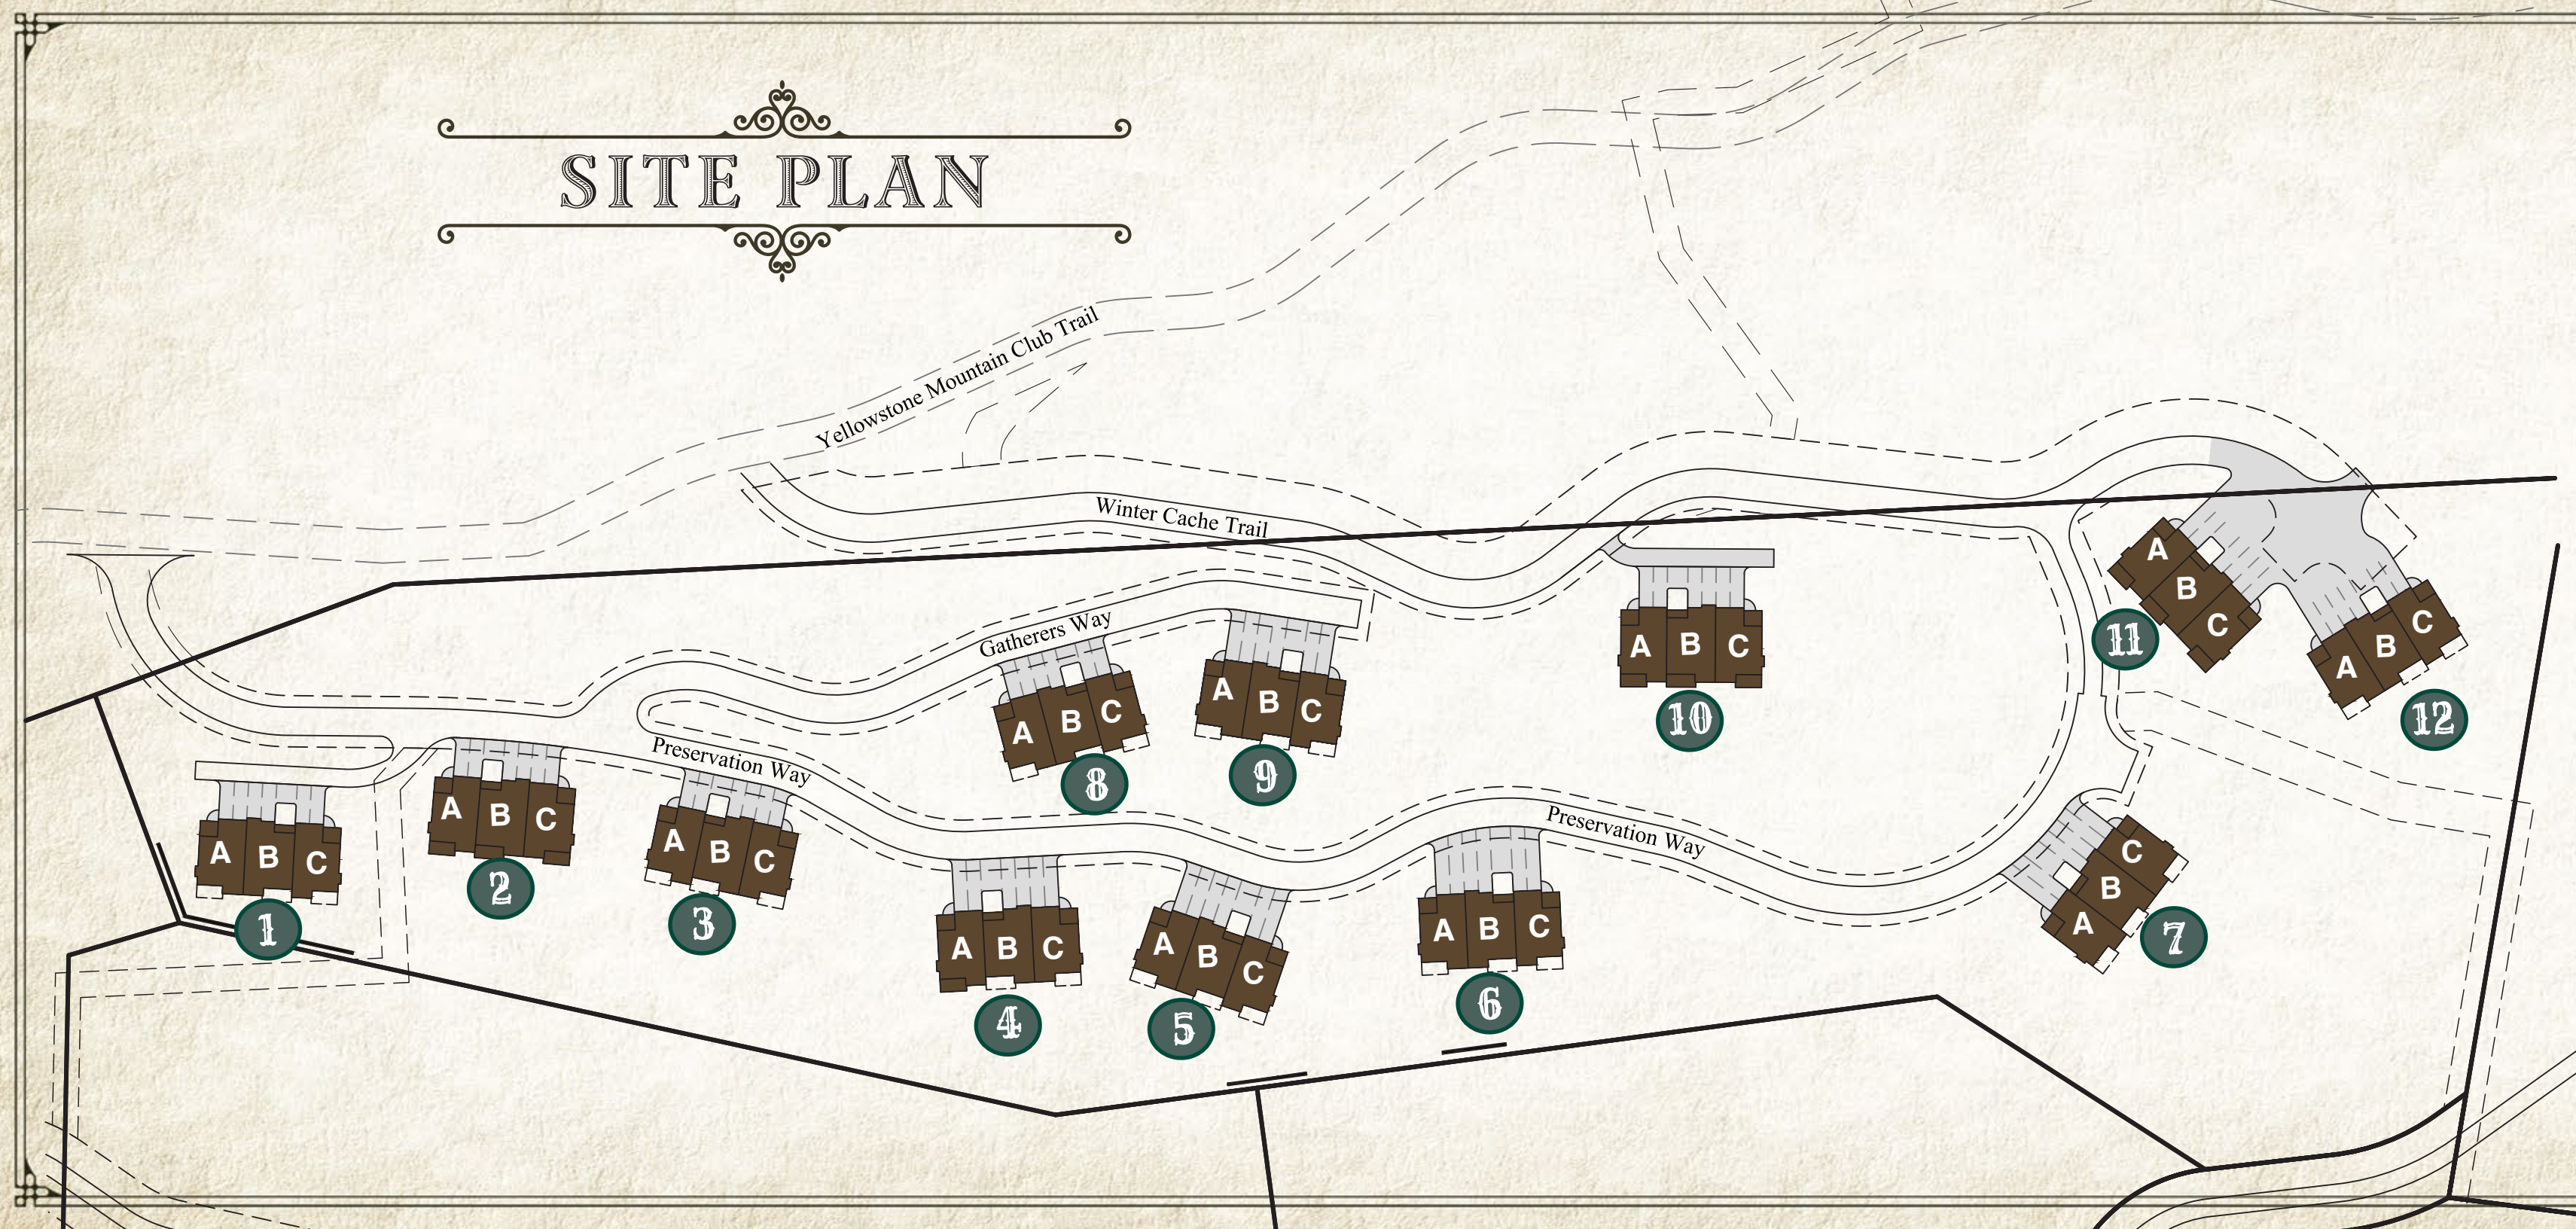

# SITE PLAN

THE SETTLEMENT IS A THOUGHTFUL GROUPING OF 12 TRIPLEXES, FOR A TOTAL OF 36 UNITS.

- 1 6 PRESERVATION WAY
- 2 8 PRESERVATION WAY
- 3 12 PRESERVATION WAY
- 4 14 PRESERVATION WAY
- 5 18 PRESERVATION WAY
- 6 22 PRESERVATION WAY
- 7 32 PRESERVATION WAY
- 8 8 GATHERERS WAY
- 9 12 GATHERERS WAY
- 10 14 WINTER CACHE TRAIL
- 11 24 WINTER CACHE TRAIL
- 12 26 WINTER CACHE TRAIL