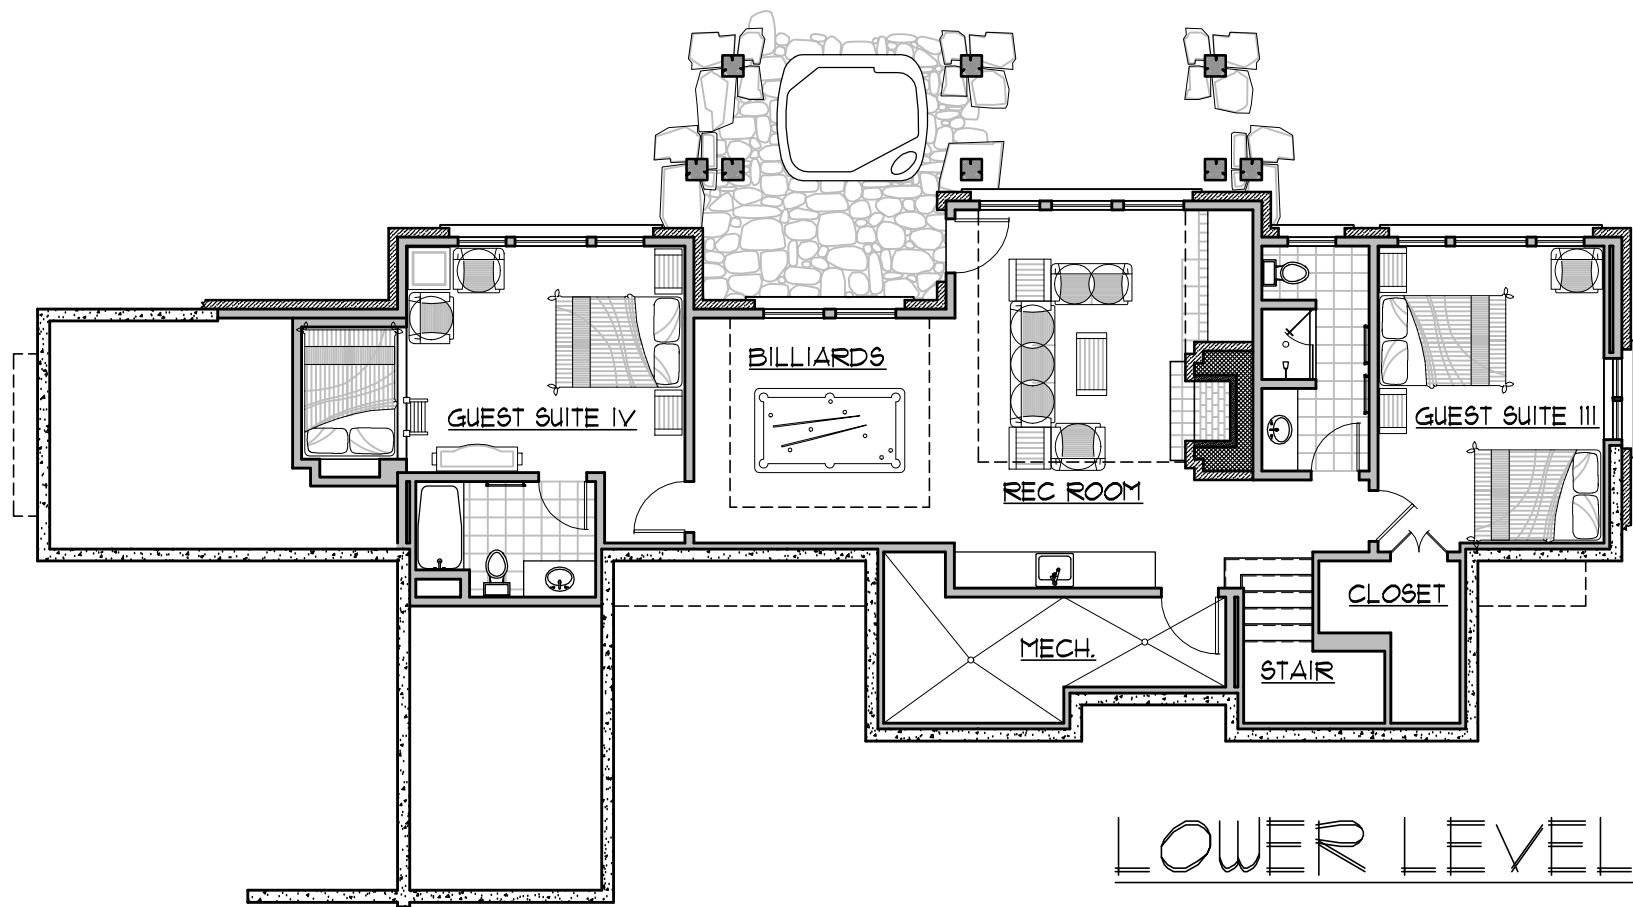

MAIN LEVEL

2,629 SQ.FT. INTERIOR
763 SQ.FT. GARAGE

TOTAL INTERIOR

1,700 SQ.FT. LOWER LEVEL
3,392 SQ.FT. MAIN LEVEL
1,280 SQ.FT. UPPER LEVEL

TOTAL INTERIOR 6,372 SQ.FT.

LOWER LEVEL

1,700 SQ.FT. INTERIOR

UPPER LEVEL

1,280 SQ.FT. INTERIOR