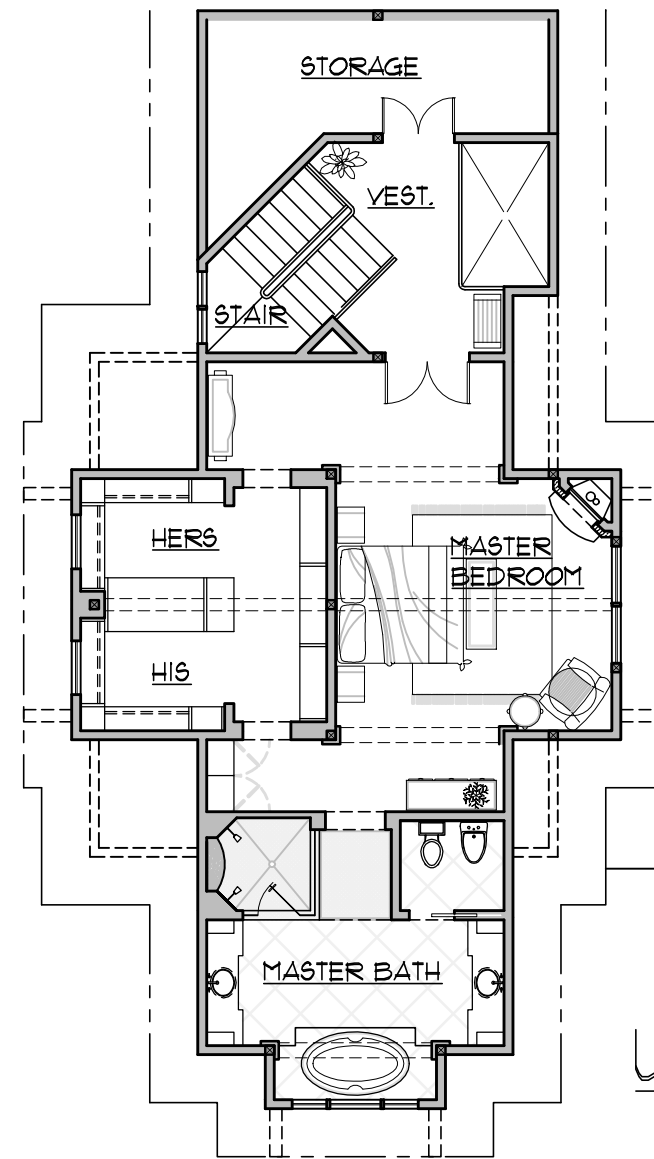

MAIN LEVEL

2,629 SQ.FT. INTERIOR
763 SQ.FT. GARAGE

TOTAL INTERIOR

1,700 SQ.FT. LOWER LEVEL
3,392 SQ.FT. MAIN LEVEL
1,280 SQ.FT. UPPER LEVEL

TOTAL INTERIOR 6,372 SQ.FT.

LOWER LEVEL

1,700 SQ.FT. INTERIOR

UPPER LEVEL

1,280 SQ.FT. INTERIOR