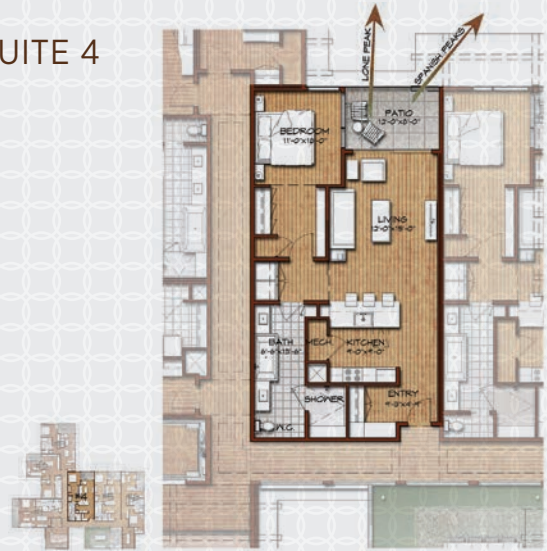

- GOLF CLUBHOUSE -

The new Golf Clubhouse located on the southern edge of the golf course is currently under construction! The Clubhouse offers the finest in mountain contemporary architecture. Set against the stunning backdrop of Eglise Mountain and the Gallatin Range, the new clubhouse overlooks the 18th green, the ideal location to usher in golfers after a fun day on the course. In addition to dining options, the clubhouse will offer locker rooms for men and women, a floating green, and six, one-bedroom suites.

- Each suite contains one bedroom, living room, kitchen, and bathroom.
- Each suite must be placed in the rental program, which is currently administered by Yellowstone Mountain Club.
- The Unit may not be occupied by the same person for more than 180 consecutive days.

Rendering of the entrance to the Golf Course Clubhouse

Rendering of the rear view of the Golf Course Clubhouse

- GOLF CLUBHOUSE -

MAIN LEVEL

LOWER LEVEL

- ALPINE GREENS SUITES -

NEW TO THE MARKET

SUITE 1

SUITE 2

SUITE 3

SUITE 4

SUITE 5

SUITE 6