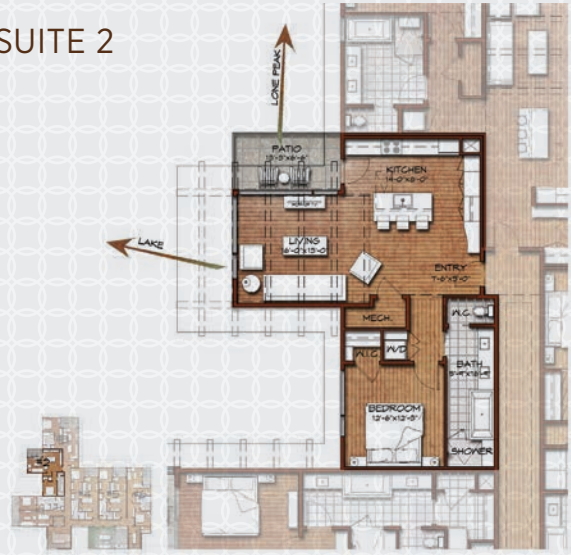

- GOLF CLUBHOUSE -

The new Golf Clubhouse located on the southern edge of the golf course is currently under construction! The Clubhouse offers the finest in mountain contemporary architecture. Set against the stunning backdrop of Eglise Mountain and the Gallatin Range, the new clubhouse overlooks the 18th green, the ideal location to usher in golfers after a fun day on the course. In addition to dining options, the clubhouse will offer locker rooms for men and women, a floating green, and six, one-bedroom suites.

- Each suite contains one bedroom, living room, kitchen, and bathroom.
- Each suite must be placed in the rental program, which is currently administered by Yellowstone Mountain Club.
- The Unit may not be occupied by the same person for more than 180 consecutive days.

Rendering of the entrance to the Golf Course Clubhouse

Rendering of the rear view of the Golf Course Clubhouse

- GOLF CLUBHOUSE -

MAIN LEVEL

LOWER LEVEL

- ALPINE GREENS SUITES -

NEW TO THE MARKET

SUITE 1

SUITE 2

SUITE 3

SUITE 4

SUITE 5

SUITE 6