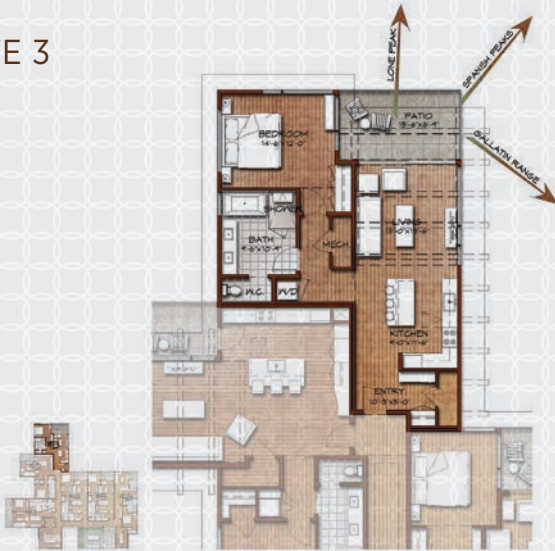

- GOLF CLUBHOUSE -

The new Golf Clubhouse located on the southern edge of the golf course is currently under construction! The Clubhouse offers the finest in mountain contemporary architecture. Set against the stunning backdrop of Eglise Mountain and the Gallatin Range, the new clubhouse overlooks the 18th green, the ideal location to usher in golfers after a fun day on the course. In addition to dining options, the clubhouse will offer locker rooms for men and women, a floating green, and six, one-bedroom suites.

- Each suite contains one bedroom, living room, kitchen, and bathroom.
- Each suite must be placed in the rental program, which is currently administered by Yellowstone Mountain Club.
- The Unit may not be occupied by the same person for more than 180 consecutive days.

Rendering of the entrance to the Golf Course Clubhouse

Rendering of the rear view of the Golf Course Clubhouse

- GOLF CLUBHOUSE -

MAIN LEVEL

LOWER LEVEL

- ALPINE GREENS SUITES -

NEW TO THE MARKET

SUITE 1

SUITE 2

SUITE 3

SUITE 4

SUITE 5

SUITE 6