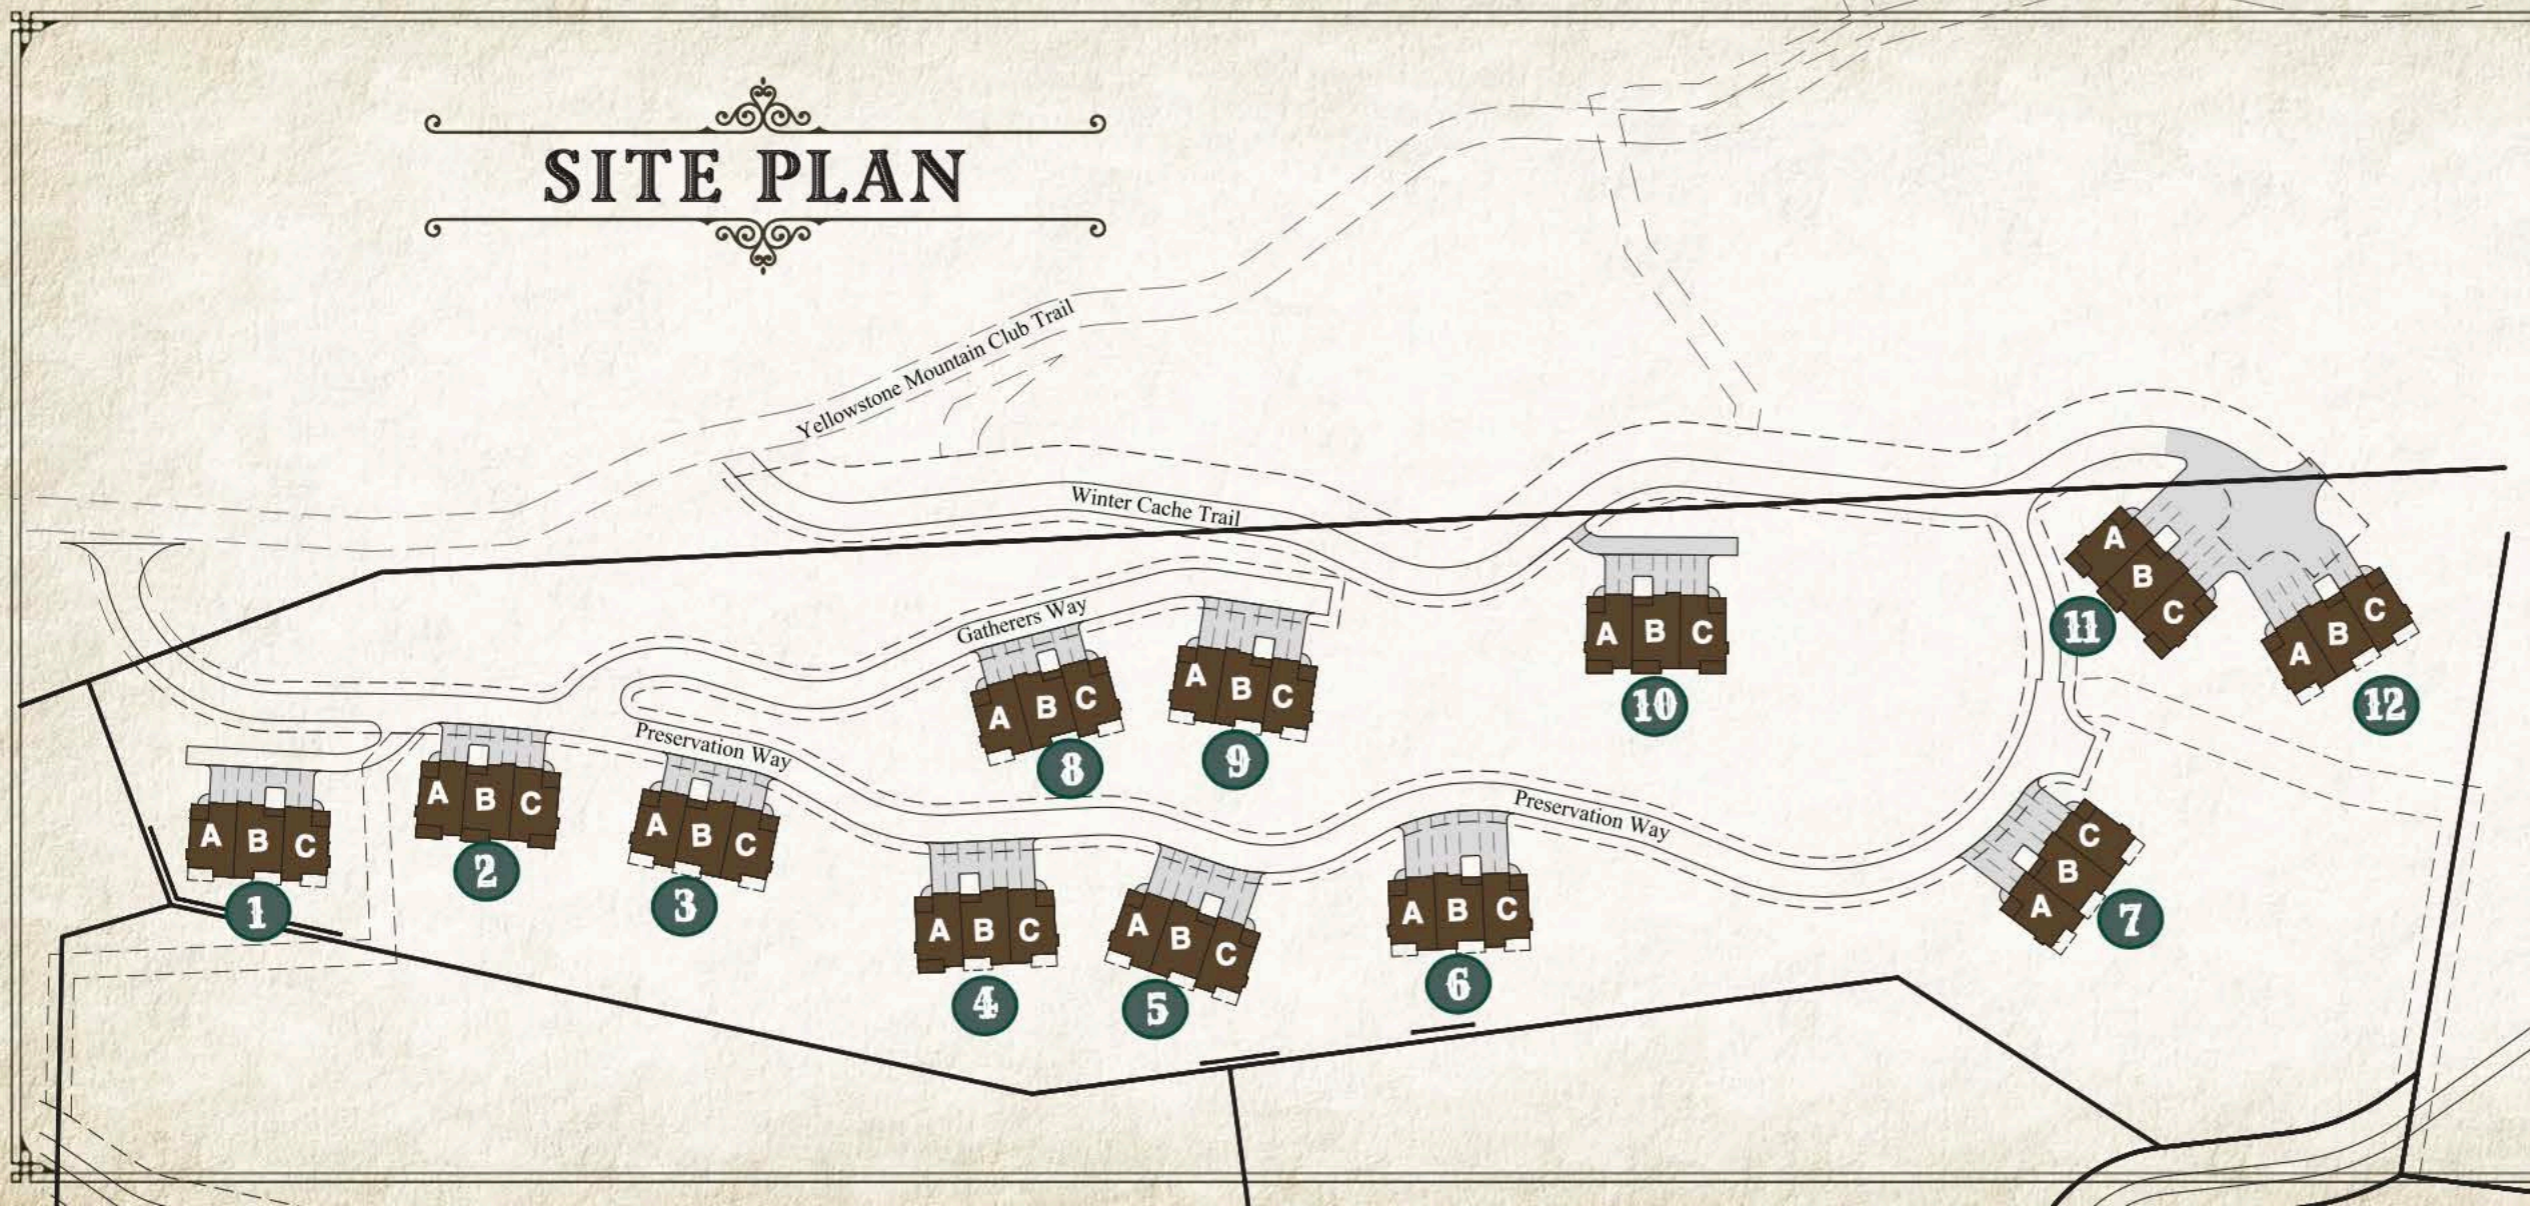

SITE PLAN

THE SETTLEMENT IS A THOUGHTFUL GROUPING OF 12 TRIPLEXES, FOR A TOTAL OF 36 UNITS.

- 1 6 PRESERVATION WAY
- 2 8 PRESERVATION WAY
- 3 12 PRESERVATION WAY
- 4 14 PRESERVATION WAY
- 5 18 PRESERVATION WAY
- 6 22 PRESERVATION WAY
- 7 32 PRESERVATION WAY
- 8 8 GATHERERS WAY
- 9 12 GATHERERS WAY
- 10 14 WINTER CACHE TRAIL
- 11 24 WINTER CACHE TRAIL
- 12 26 WINTER CACHE TRAIL