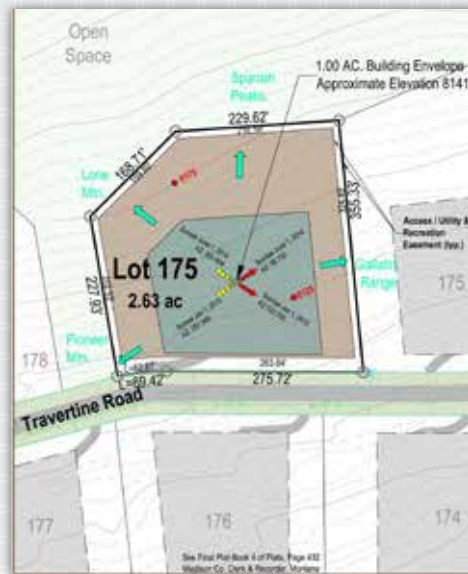

YELLOWSTONE CLUB®

ANDESITE 175

ANDESITE 175

Ideally situated in Yellowstone Club's original neighborhood, Andesite Ridge 175, with its sweeping views of the Gallatin Range, Eglise Mountain, and Pioneer Mountain, sets the stage for a sublime mountain living experience. This 2.63-acre lot has a 1-acre building envelope – ample space that will give owners the opportunity to build the alpine abode of their dreams. Southern and southwestern exposure ensure constant, clear light, which is never more apparent than during the spectacular Montana sunrises that greet this homesite every morning. Andesite Ridge 175, with its stunning views and close proximity to Yellowstone Club's more than 2,200 acres of skiable terrain, lays a beautiful foundation for family gatherings in Montana for generations to come.

FEATURES

- 2.63 acre homesite
- Wildlife viewing in the lot's meadow
- Approximate building envelope elevation at 8,141'
- Beautiful views of Eglise Mountain, YC's Tom Weiskopf-designed championship golf course and Pioneer Mountain
- Mature trees throughout lot