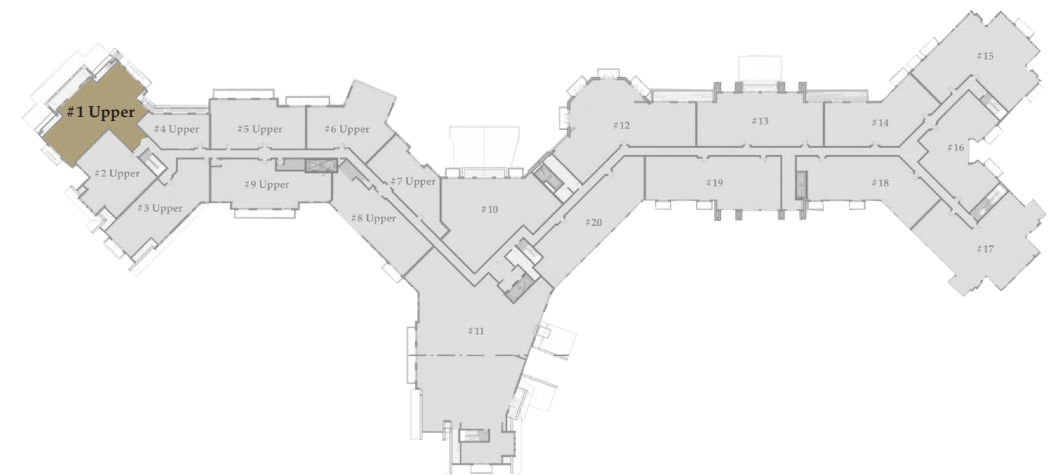

Residence 1 - Lower Level

6,589 sq. ft. / Bedrooms: 6 / Bathrooms: 7 + 1 Powder Room / Levels 3 & 4

Residence 1 - Upper Level

6,589 sq. ft. / Bedrooms: 6 / Bathrooms: 7 + 1 Powder Room / Levels 3 & 4

Added Ski Room - Lower Level