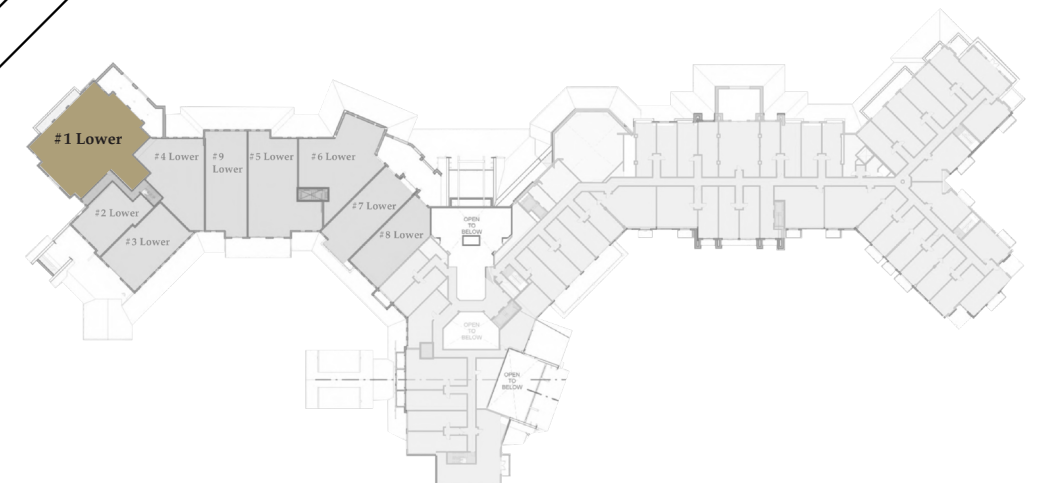

Residence 1 - Lower Level

6,589 sq. ft. / Bedrooms: 6 / Bathrooms: 7 + 1 Powder Room / Levels 3 & 4

Residence 1 - Upper Level

6,589 sq. ft. / Bedrooms: 6 / Bathrooms: 7 + 1 Powder Room / Levels 3 & 4

Added Ski Room - Lower Level