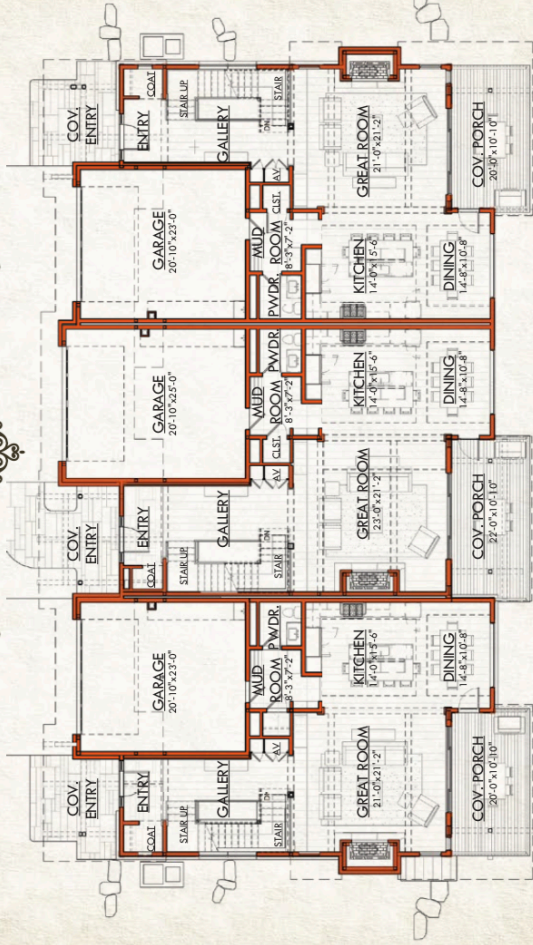

THE SETTING

THE SETTLEMENT IS LOCATED A SHORT DRIVE FROM ALL OF THE BASE AREA AMENITIES INCLUDING THE VIBRANT WARREN MILLER LODGE, CAMPHOUSE POOL & FITNESS CENTER AND THE EXPANDING VILLAGE.

MAIN LEVEL

LOWER LEVEL

UPPER LEVEL