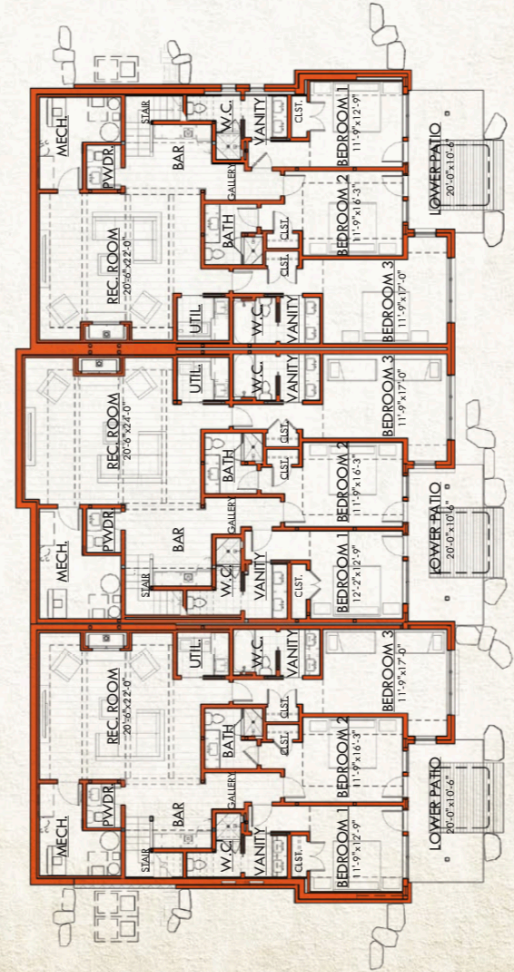

THE SETTING

THE SETTLEMENT IS LOCATED A SHORT DRIVE FROM ALL OF THE BASE AREA AMENITIES INCLUDING THE VIBRANT WARREN MILLER LODGE, CAMPHOUSE POOL & FITNESS CENTER AND THE EXPANDING VILLAGE.

MAIN LEVEL

LOWER LEVEL

UPPER LEVEL