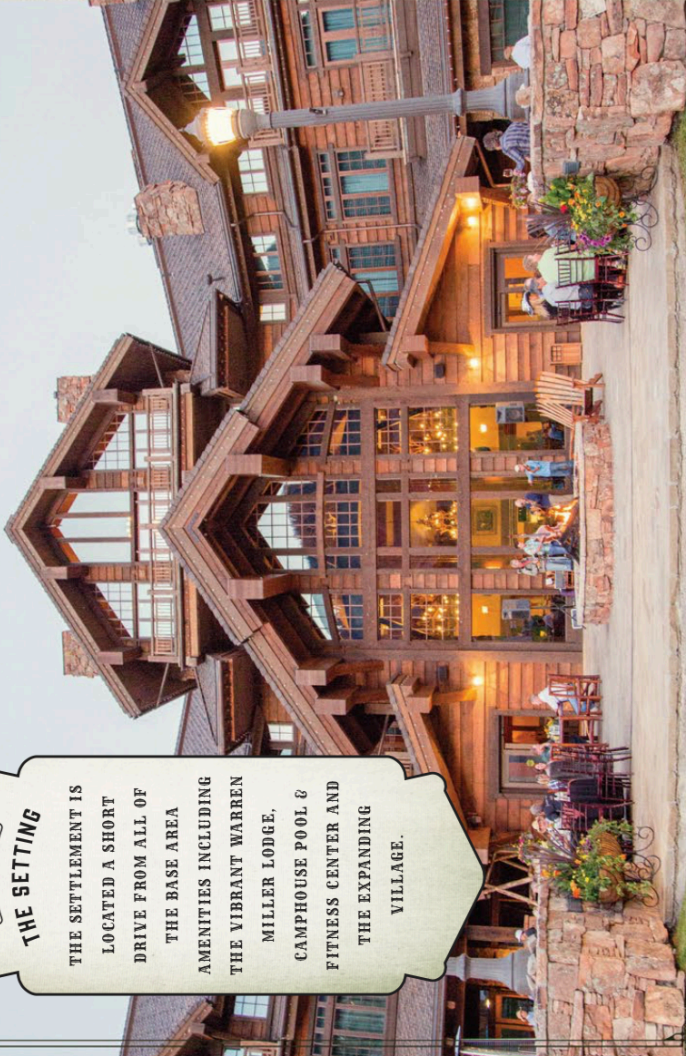

THE SETTING

THE SETTLEMENT IS LOCATED A SHORT DRIVE FROM ALL OF THE BASE AREA AMENITIES INCLUDING THE VIBRANT WARREN MILLER LODGE, CAMPHOUSE POOL & FITNESS CENTER AND THE EXPANDING VILLAGE.

MAIN LEVEL

LOWER LEVEL