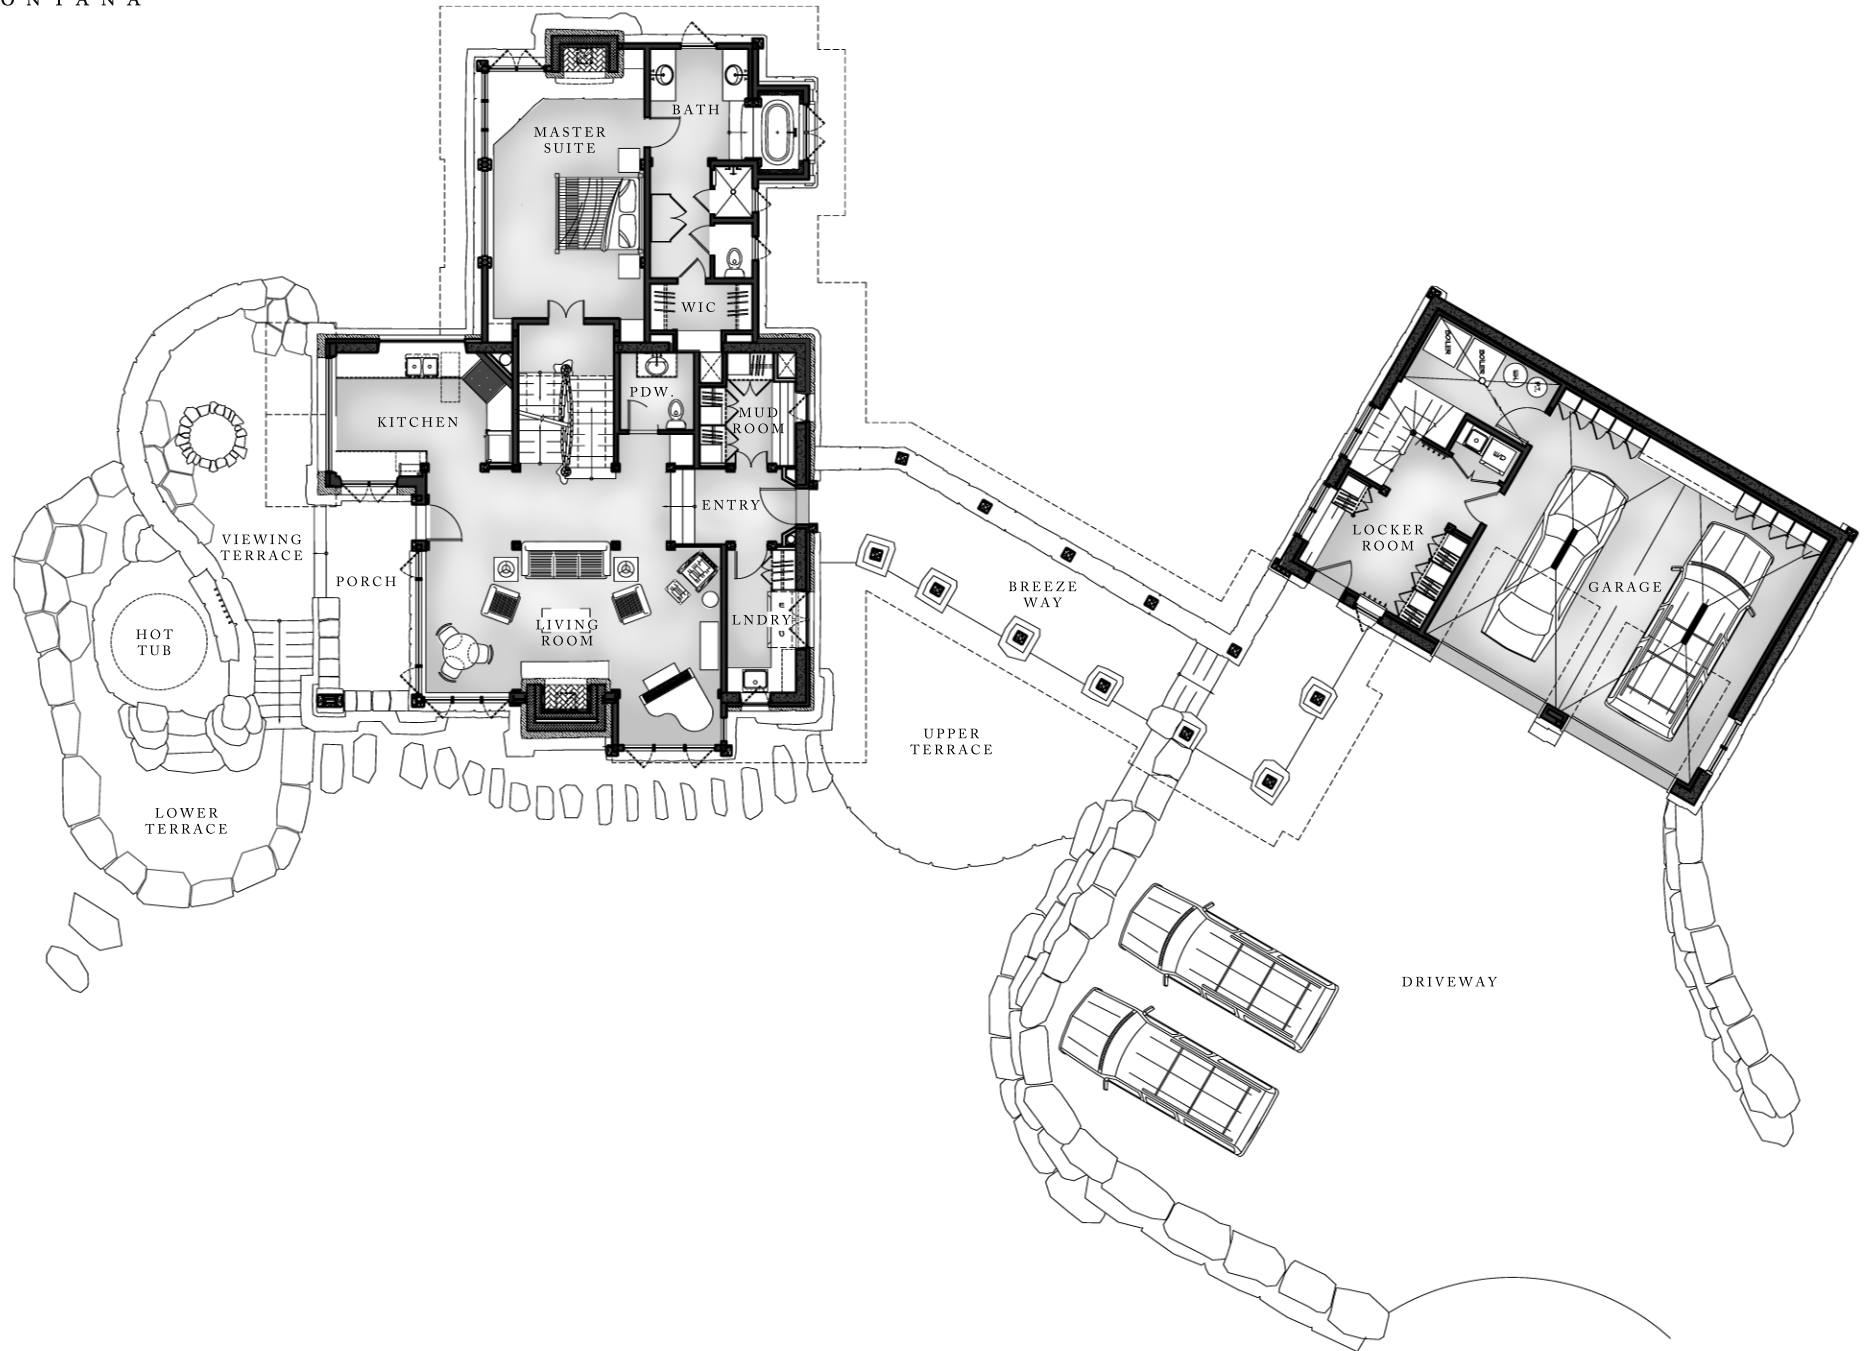

DANCING HEARTS

MONTANA

MAIN FLOOR PLAN

SCALE: 1/16" = 1'-0"

DANCING HEARTS

MONTANA

UPPER FLOOR PLAN

SCALE: 1/16" = 1'-0"

DANCING HEARTS

MONTANA

LOWER FLOOR PLAN

SCALE: 1/16" = 1'-0"