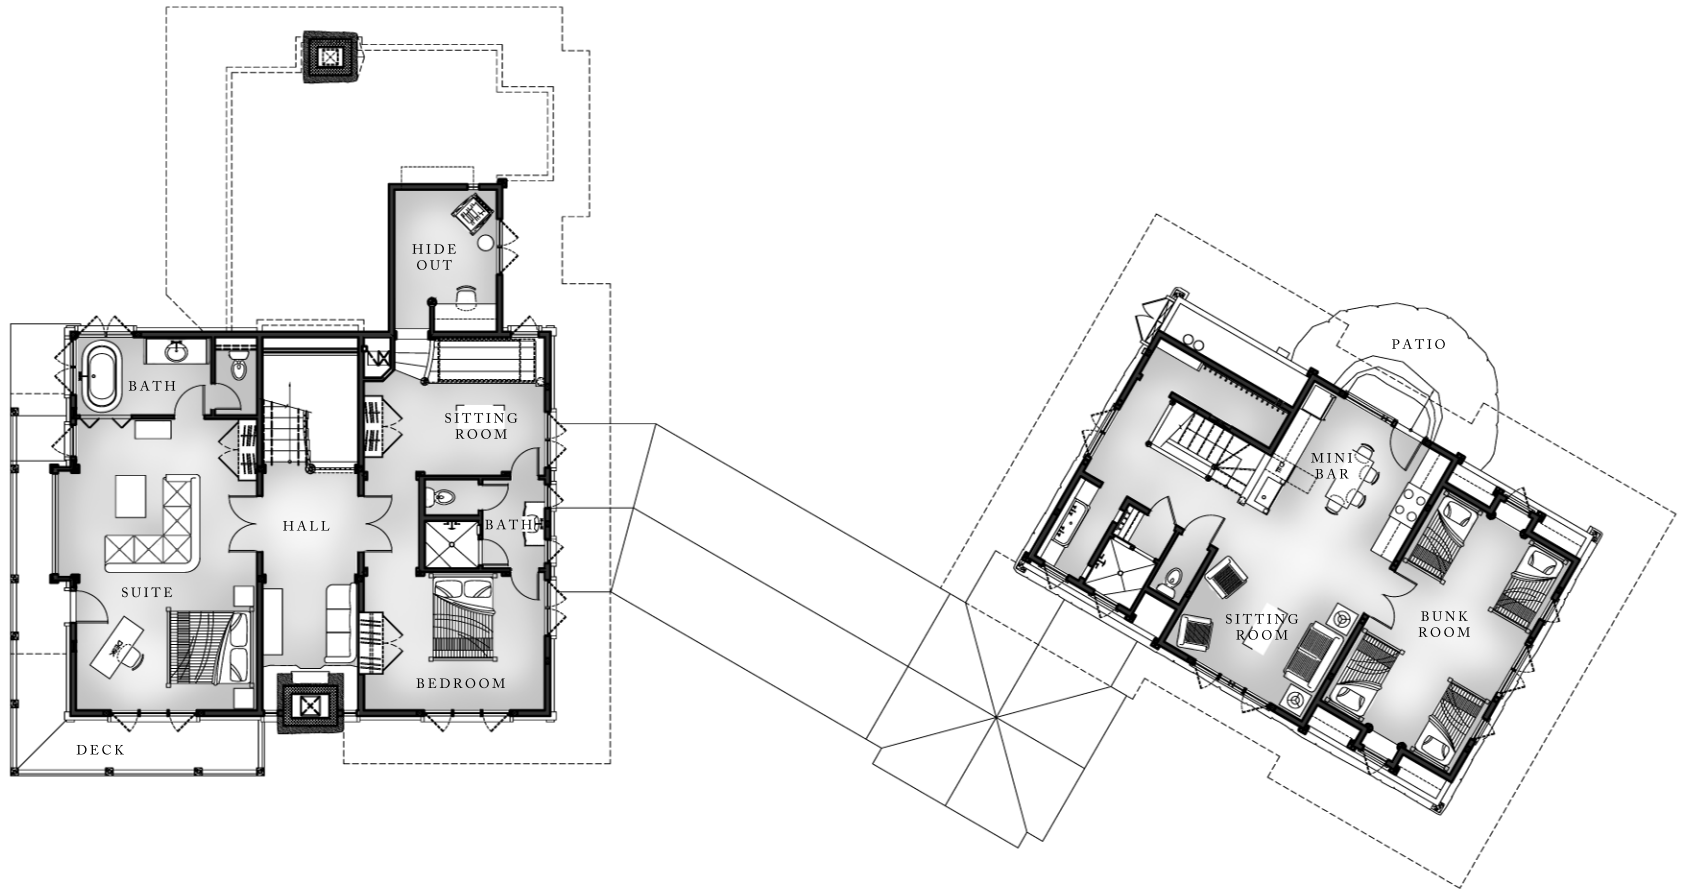

DANCING HEARTS

MONTANA

MAIN FLOOR PLAN

SCALE: 1/16" = 1'-0"

DANCING HEARTS

MONTANA

UPPER FLOOR PLAN

SCALE: 1/16" = 1'-0"

DANCING HEARTS

MONTANA

LOWER FLOOR PLAN

SCALE: 1/16" = 1'-0"