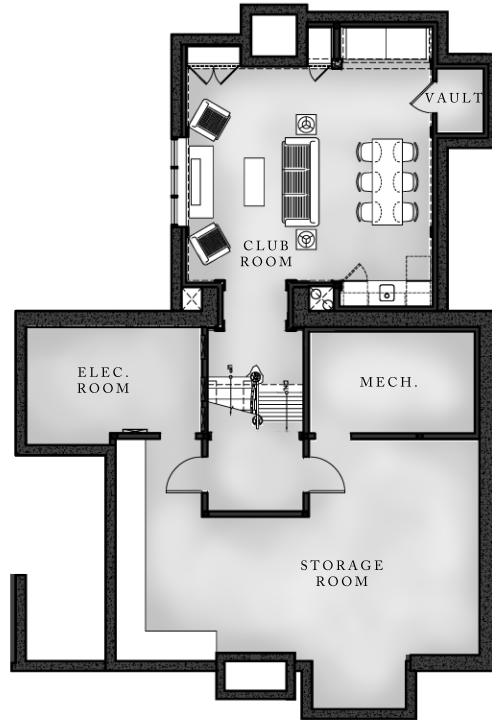

DANCING HEARTS

MONTANA

MAIN FLOOR PLAN

SCALE: 1/16" = 1'-0"

DANCING HEARTS

MONTANA

UPPER FLOOR PLAN

SCALE: 1/16" = 1'-0"

DANCING HEARTS

MONTANA

LOWER FLOOR PLAN

SCALE: 1/16" = 1'-0"