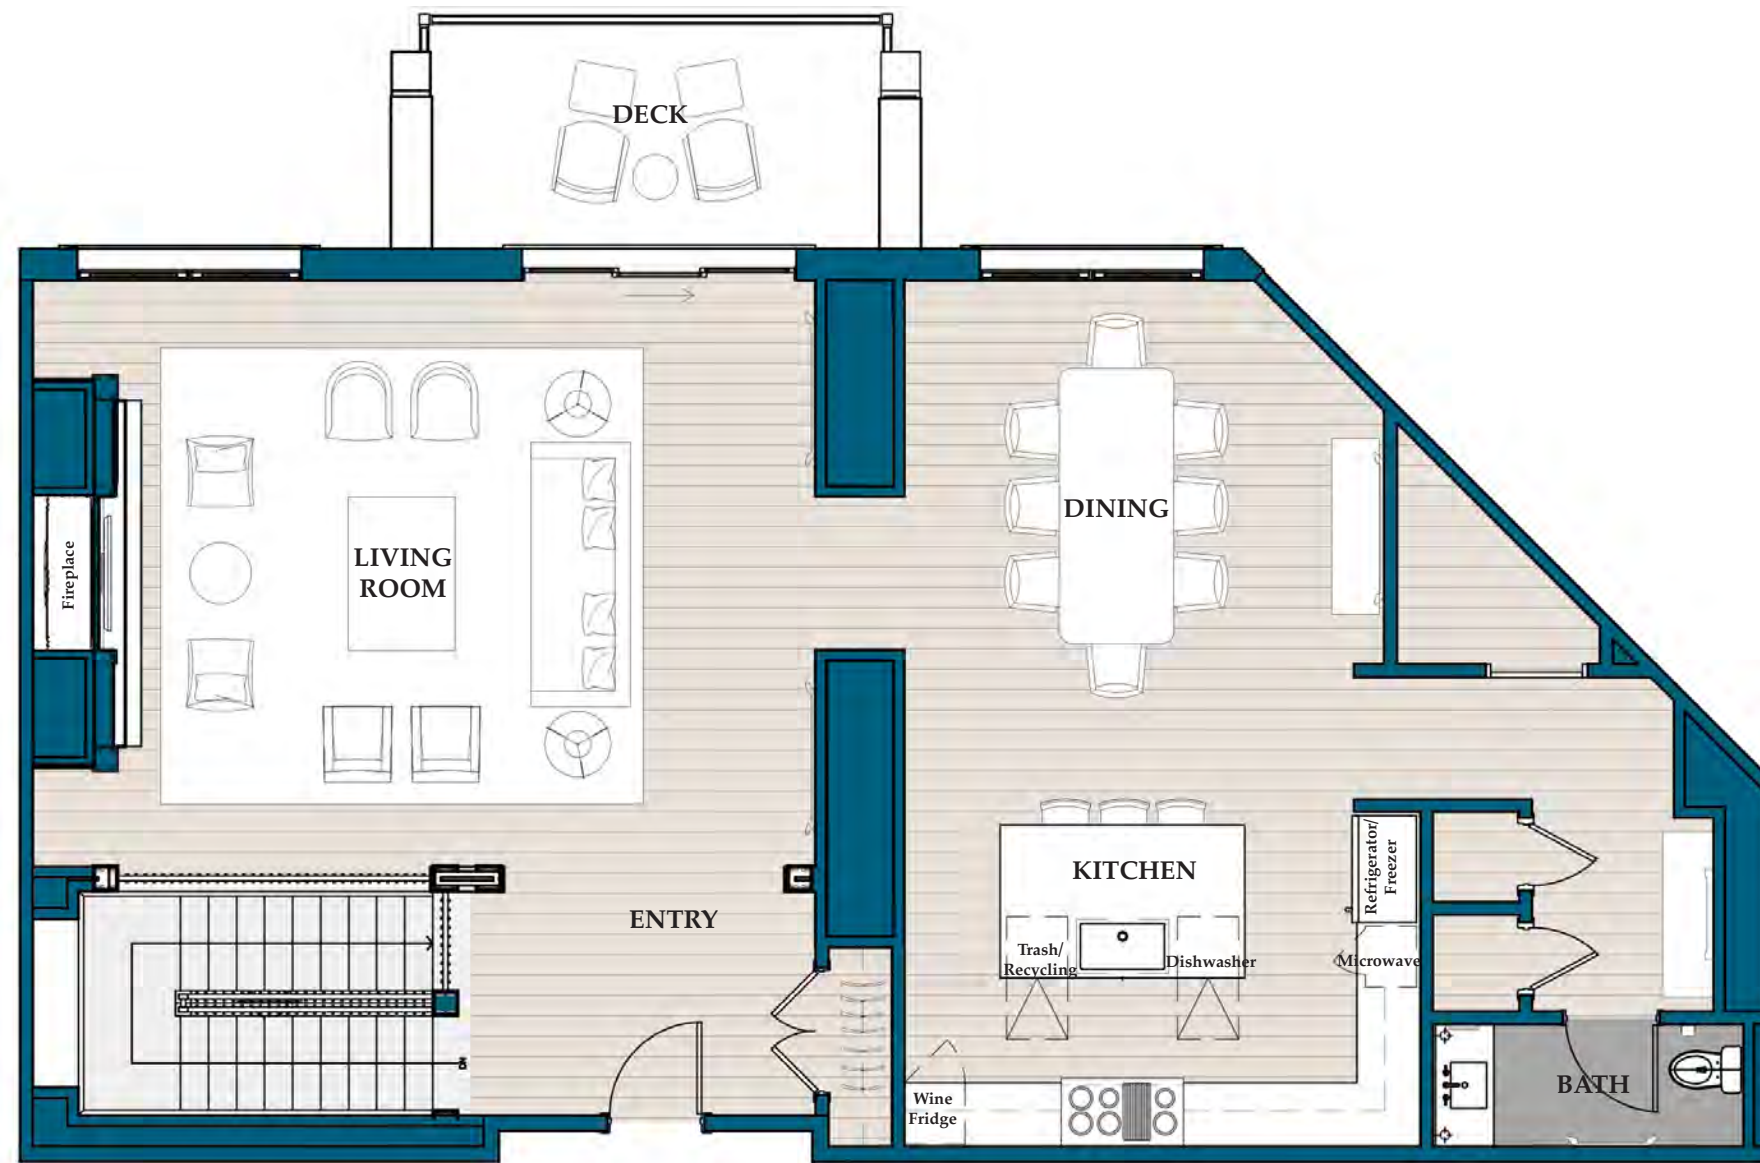

Residence 7 - Upper Level

3,475 sq. ft. / Bedrooms: 3 / Bathrooms: 3 + 1 Powder Room / Levels 3 & 4

Residence 7 - Lower Level

3,475 sq. ft. / Bedrooms: 3 / Bathrooms: 3 + 1 Powder Room / Levels 3 & 4