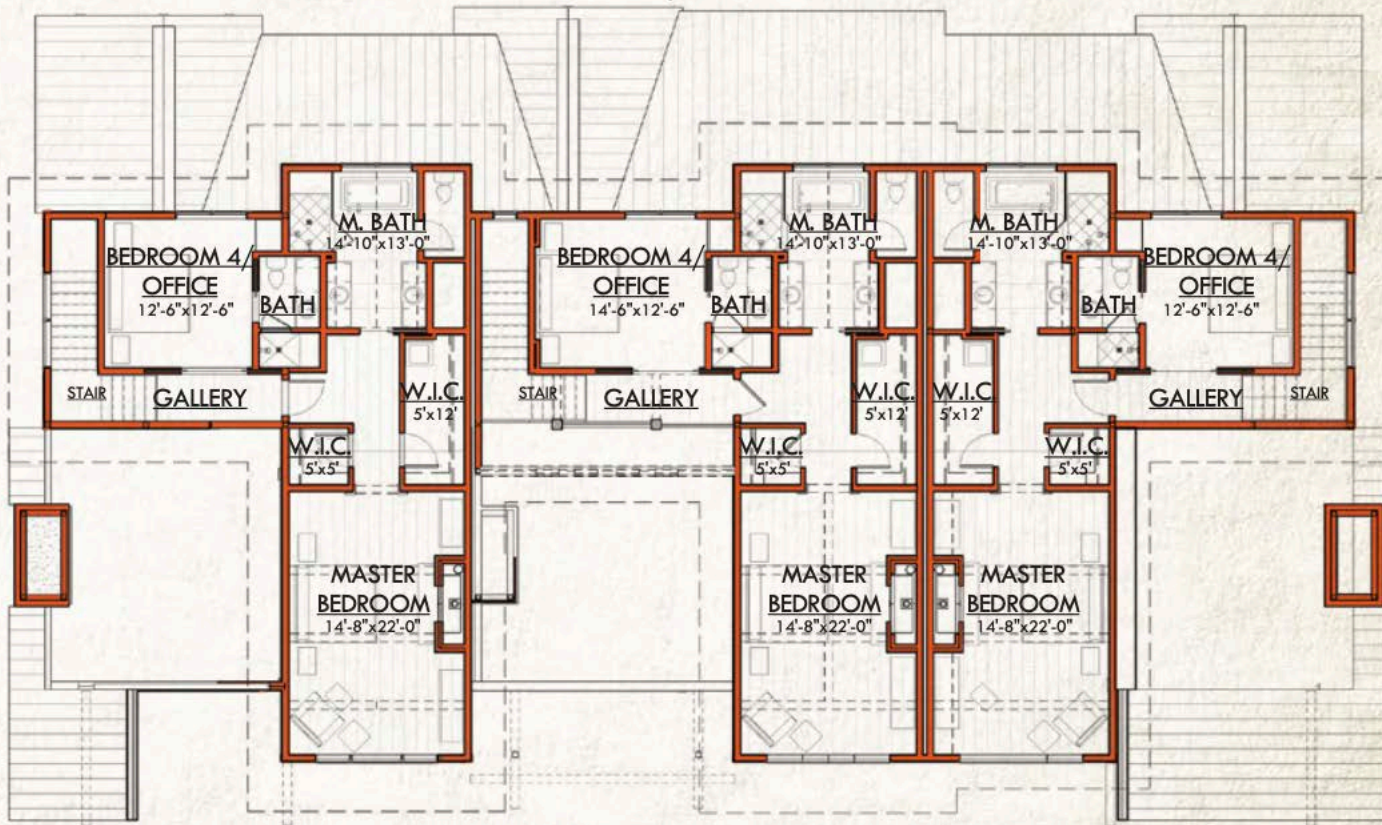

MAIN LEVEL

UNIT A

UNIT B

UNIT C

Main Level : 1,354 Sq Ft
4,370 Total Heated Livable Sq Ft

Main Level: 1,451 Sq Ft
4,597 Total Heated Livable Sq Ft

Main Level : 1,354 Sq Ft
4,370 Total Heated Livable Sq Ft

LOWER LEVEL

UNIT A

Lower Level : 1,855 Sq Ft

UNIT B

Lower Level: 1,950 Sq Ft

UNIT C

Lower Level : 1,855 Sq Ft

UPPER LEVEL

UNIT A

Upper Level : 1.160 Sq Ft

UNIT B

Upper Level : 1.196 Sq Ft

UNIT C

Upper Level : 1.160 Sq Ft