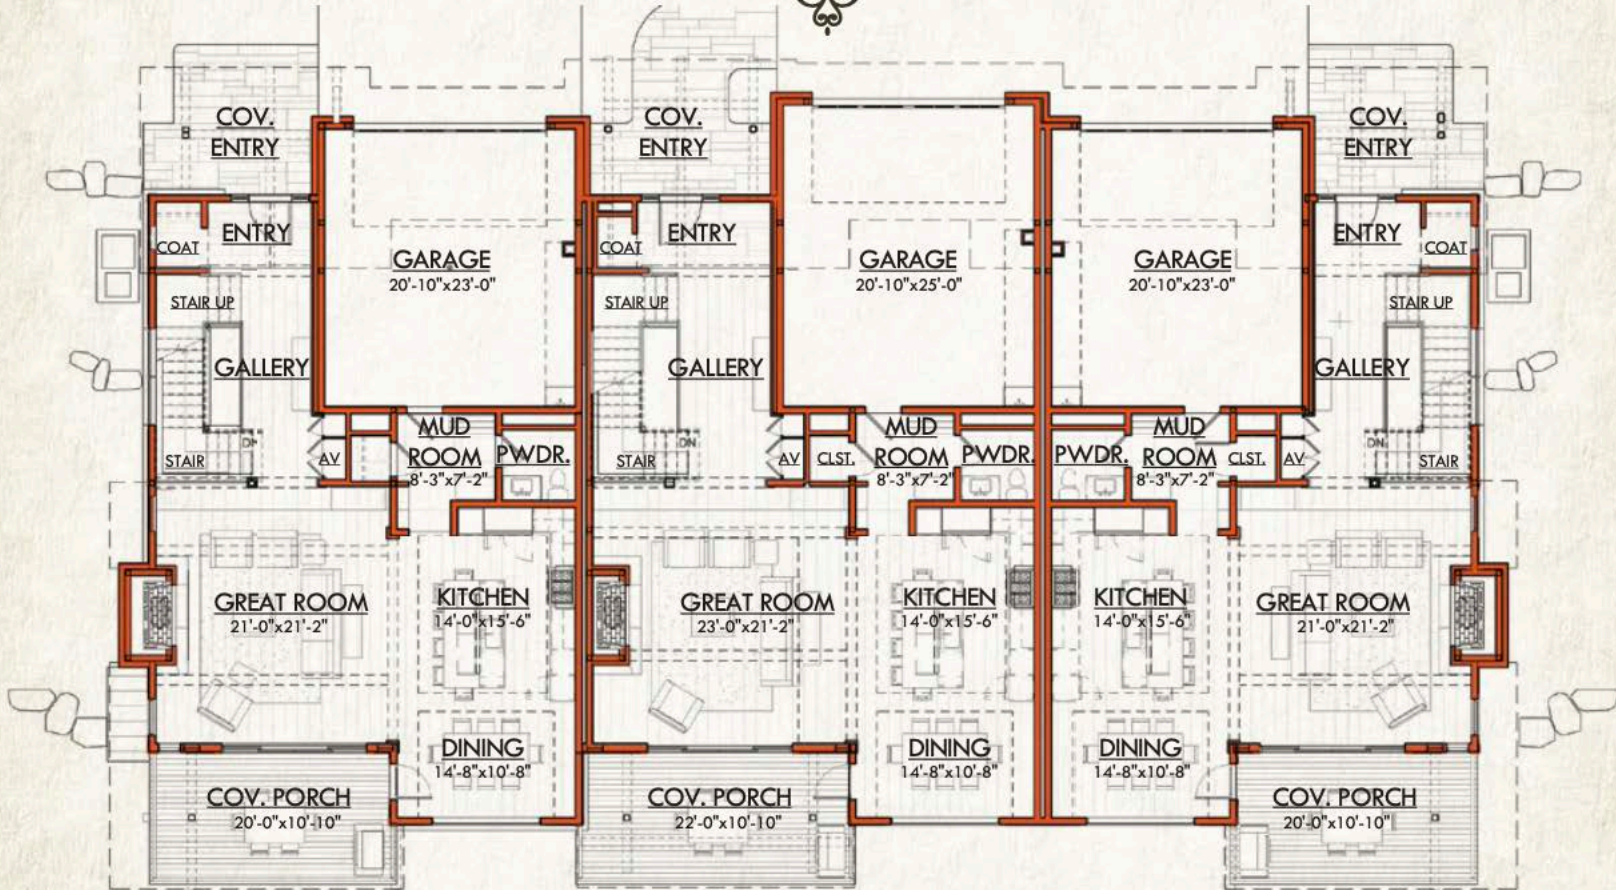

MAIN LEVEL

UNIT A

UNIT B

UNIT C

Main Level : 1,354 Sq Ft
4,370 Total Heated Livable Sq Ft

Main Level: 1,451 Sq Ft
4,597 Total Heated Livable Sq Ft

Main Level : 1,354 Sq Ft
4,370 Total Heated Livable Sq Ft

LOWER LEVEL

UNIT A

Lower Level : 1,855 Sq Ft

UNIT B

Lower Level: 1,950 Sq Ft

UNIT C

Lower Level : 1,855 Sq Ft

UPPER LEVEL

UNIT A

Upper Level : 1.160 Sq Ft

UNIT B

Upper Level : 1.196 Sq Ft

UNIT C

Upper Level : 1.160 Sq Ft