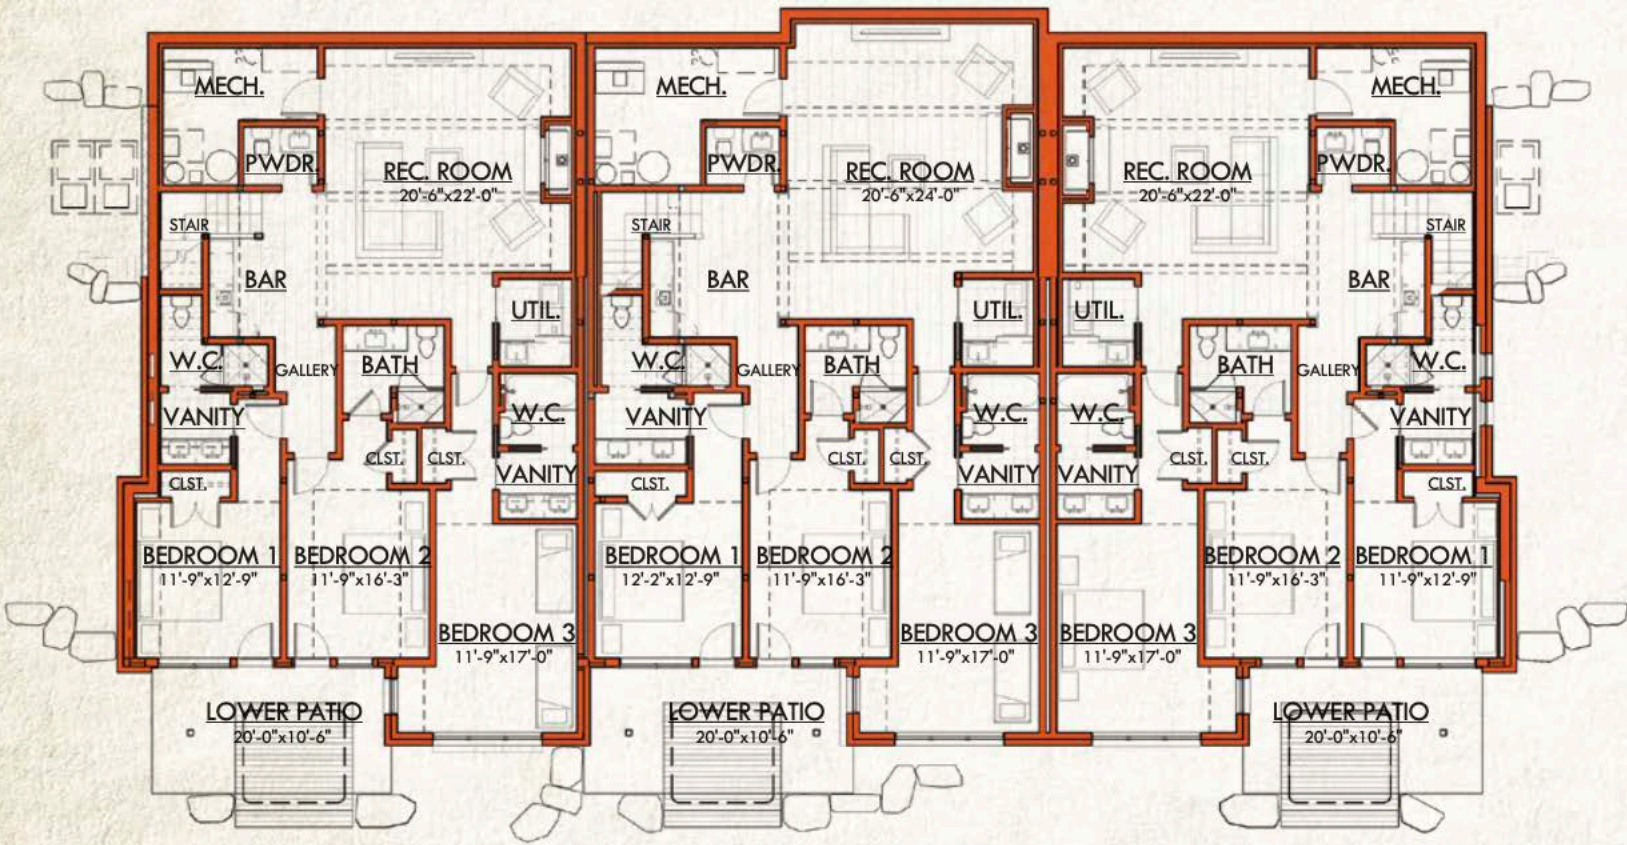

MAIN LEVEL

UNIT A

UNIT B

UNIT C

Main Level : 1,354 Sq Ft
4,370 Total Heated Livable Sq Ft

Main Level: 1,451 Sq Ft
4,597 Total Heated Livable Sq Ft

Main Level : 1,354 Sq Ft
4,370 Total Heated Livable Sq Ft

LOWER LEVEL

UNIT A

Lower Level : 1,855 Sq Ft

UNIT B

Lower Level: 1,950 Sq Ft

UNIT C

Lower Level : 1,855 Sq Ft

UPPER LEVEL

UNIT A

Upper Level : 1.160 Sq Ft

UNIT B

Upper Level : 1.196 Sq Ft

UNIT C

Upper Level : 1.160 Sq Ft