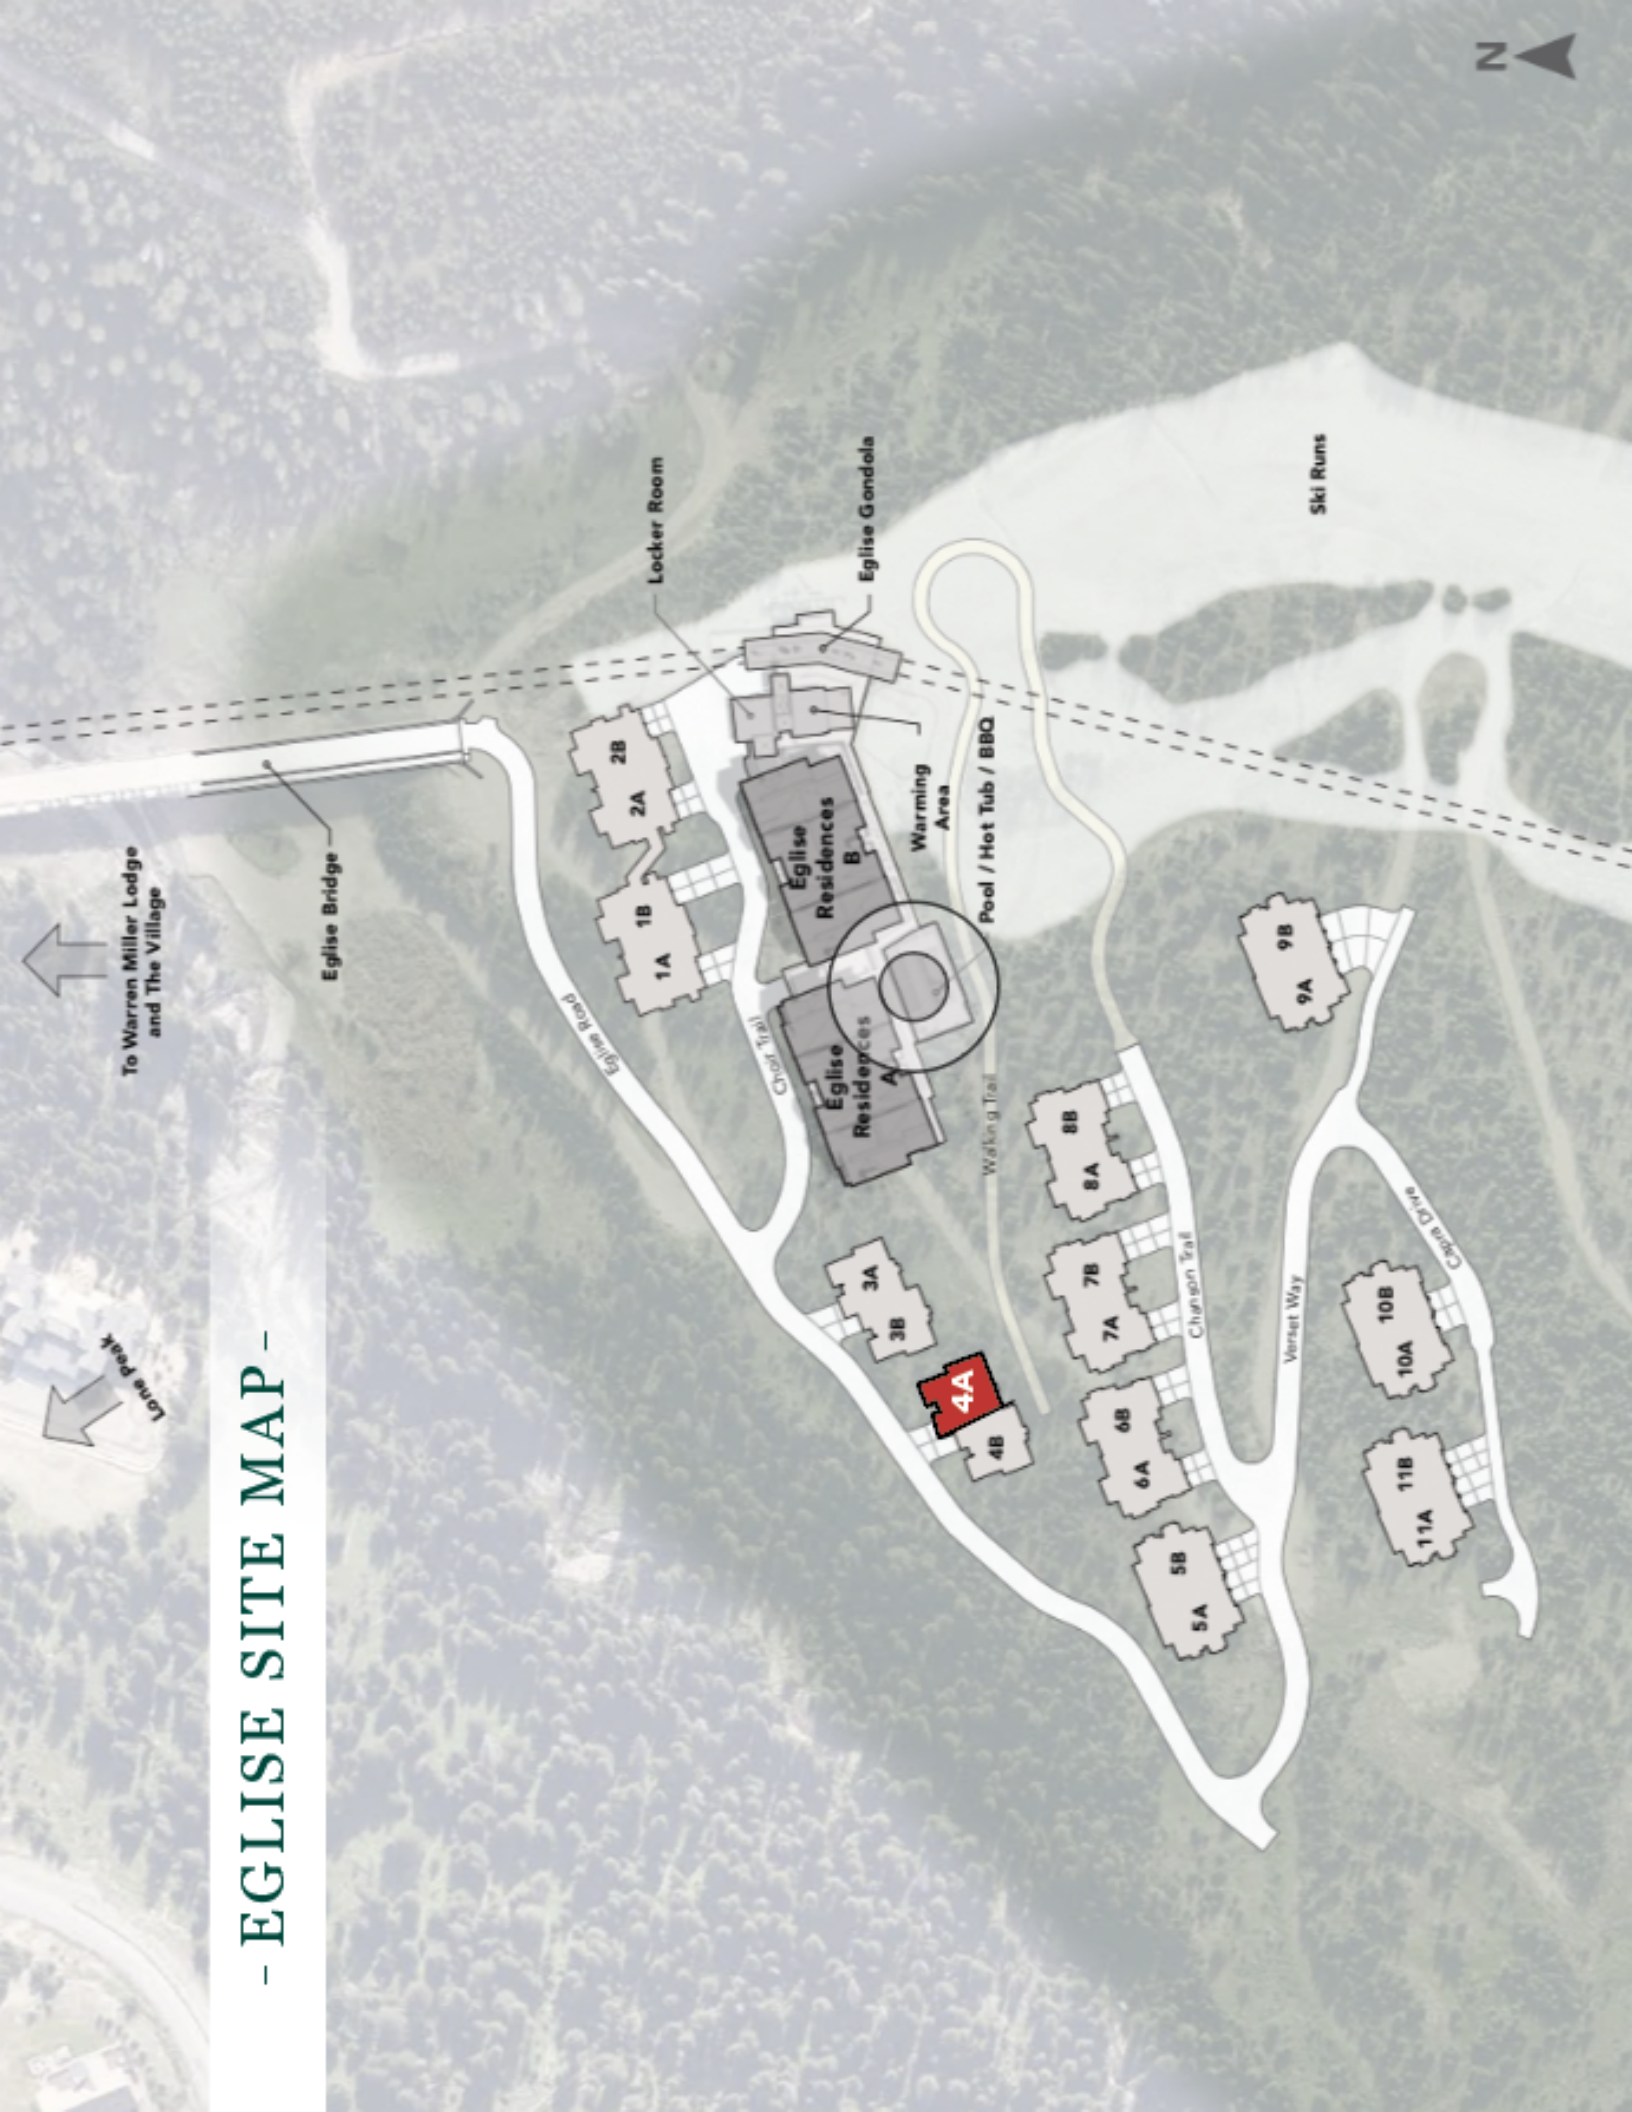

# - EGLISE SITE MAP -

To Warren Miller Lodge and The Village

Eglise Bridge

Locker Room

Eglise Gondola

Ski Runs

Pool / Hot Tub / BBQ

Warming Area

Eglise Road

Chast Trail

Waking Trail

Chanson Trail

Verset Way

Cane Drive

To Lone Peak

1A 1B 2A 2B

Eglise Residences A

Eglise Residences B

3A 3B

4A 4B

5A 5B

6A 6B

7A 7B

8A 8B

9A 9B

10A 10B

11A 11B