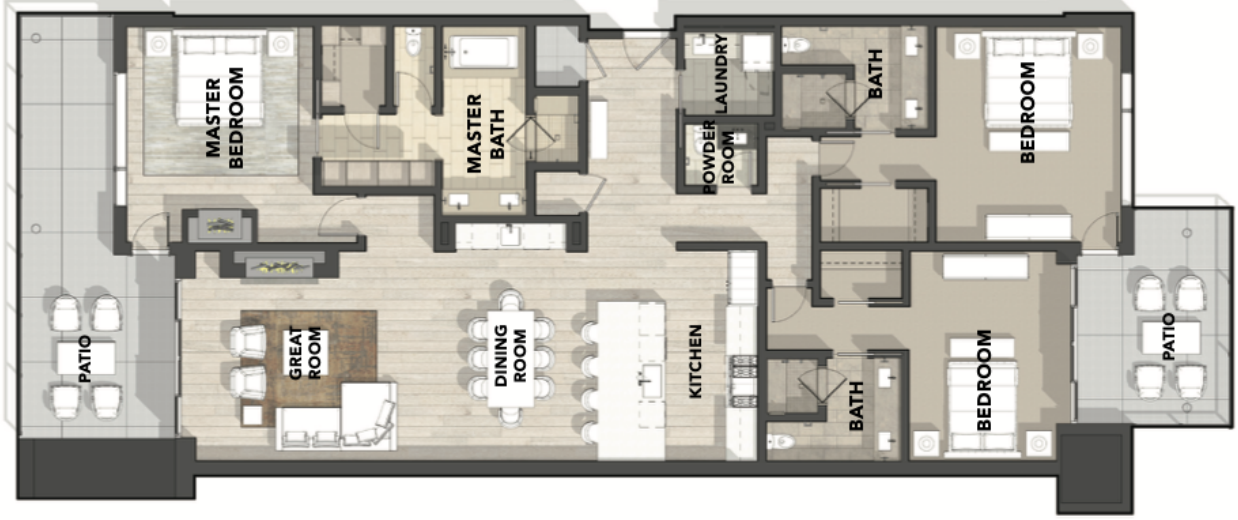

EB-204

Bedrooms
3

Baths
3 + Powder Room

Heated Livable Sq. Ft.:
2,563

UNIT LOCATION KEY