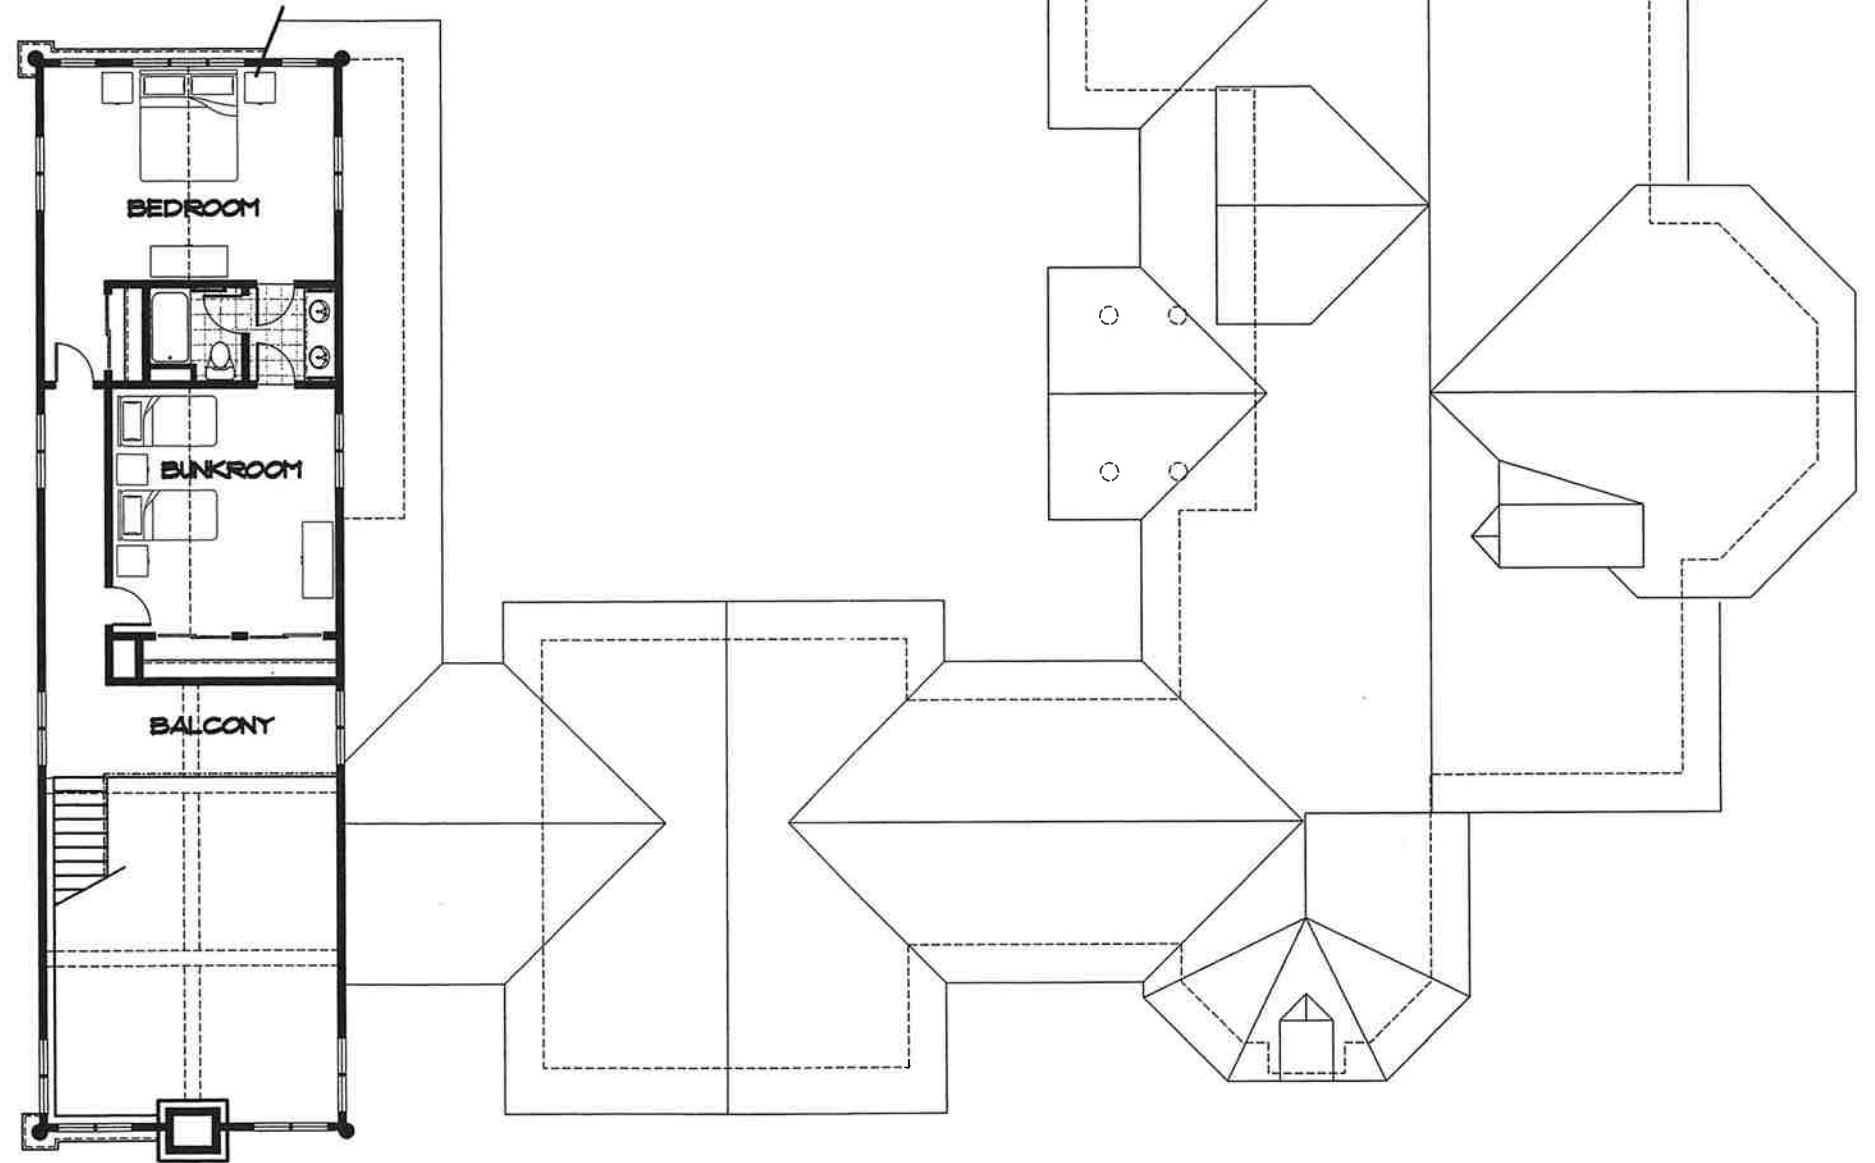

Upper Level

938 livable square feet

Guest house

2 Bedrooms

1 Bath

YELLOWSTONE CLUB

Entry Level

3,485 livable square feet
1 Master bedroom
1 Master bath
Two-2 car garages
Guest house

YELLOWSTONE CLUB

Lower Level

2,670 livable square feet
3 Bedrooms
4 Baths