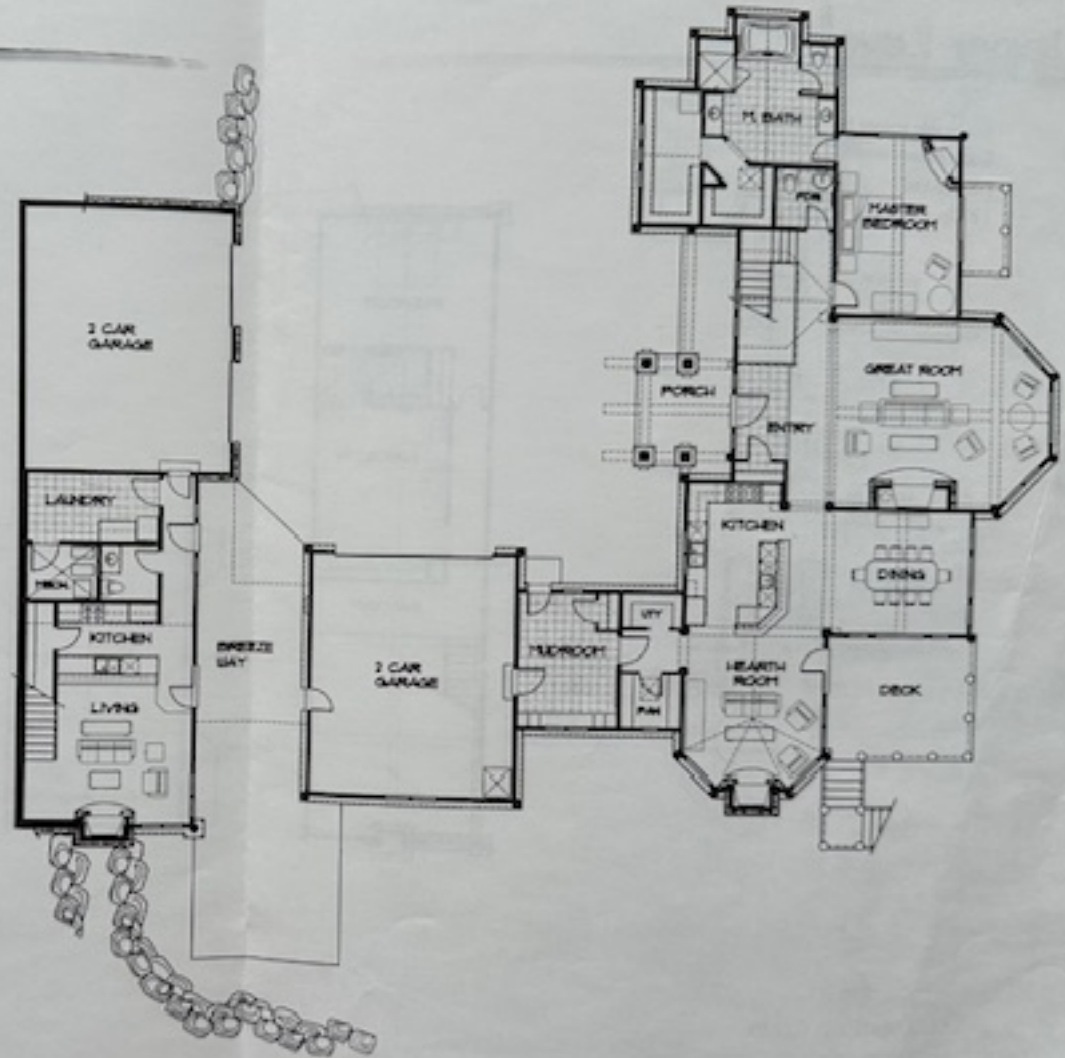

Upper Level

938 livable square feet

Guest house

2 Bedrooms

1 Bath

YELLOWSTONE CLUB

Entry Level

3,485 livable square feet
1 Master bedroom
1 Master bath
Two-2 car garages
Guest house

YELLOWSTONE CLUB

Lower Level

2,670 livable square feet
3 Bedrooms
4 Baths