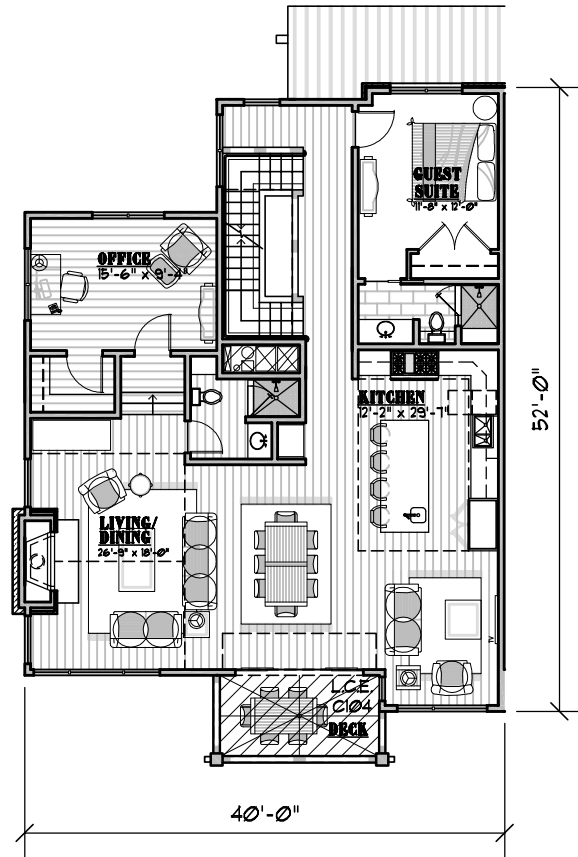

LS CONDOMINIUMS

5 BEDROOM - 4 1/2 BATH
 UNIT C-104
 3,918 SQ. FT. LIVEABLE
 204 SQ. FT. BALCONY

LEGEND	
	L.C.E. = LIMITED COMMON ELEMENT APPURTENANT TO ALL RESIDENTIAL UNITS OR AS SPECIFIED