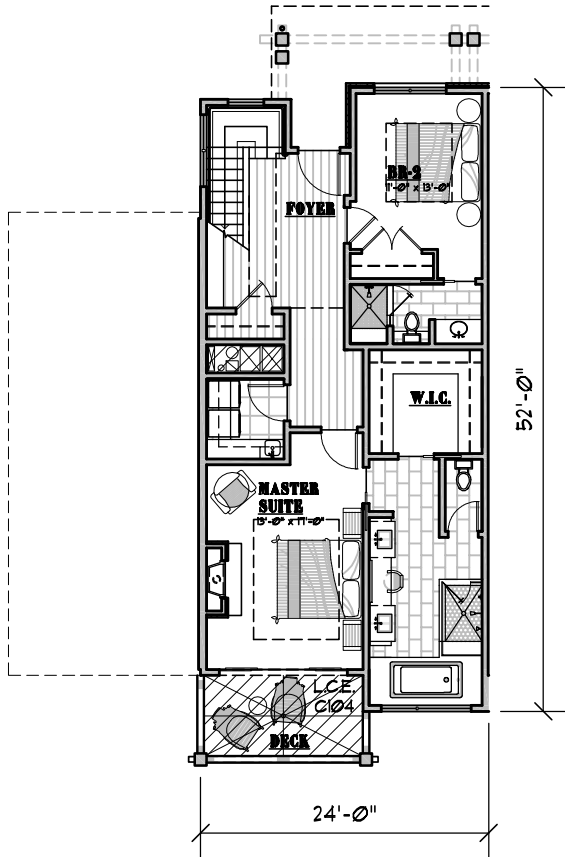

LS CONDOMINIUMS

5 BEDROOM - 4 1/2 BATH
 UNIT C-104
 3,918 SQ. FT. LIVEABLE
 204 SQ. FT. BALCONY

LEGEND	
	L.C.E. = LIMITED COMMON ELEMENT APPURTENANT TO ALL RESIDENTIAL UNITS OR AS SPECIFIED