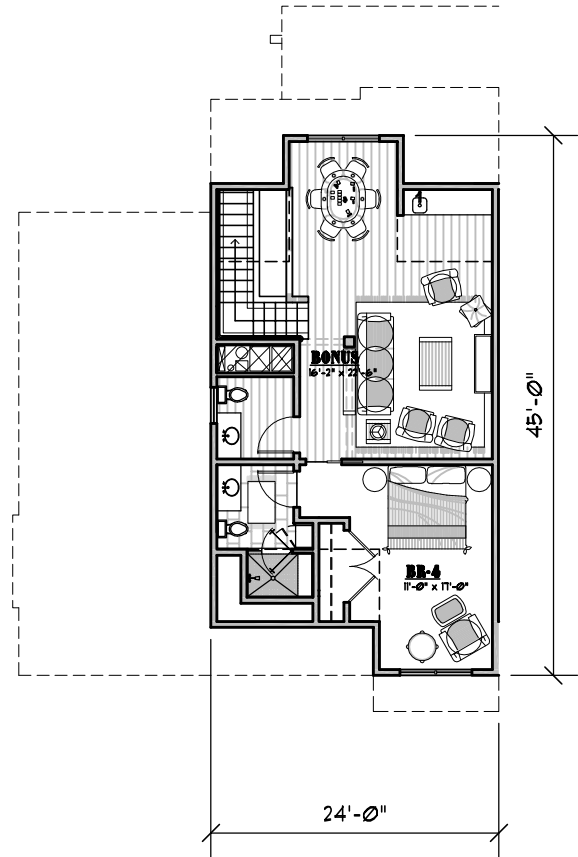

LS CONDOMINIUMS

5 BEDROOM - 4 1/2 BATH
 UNIT C-104
 3,918 SQ. FT. LIVEABLE
 204 SQ. FT. BALCONY

LEGEND	
	L.C.E. = LIMITED COMMON ELEMENT APPURTENANT TO ALL RESIDENTIAL UNITS OR AS SPECIFIED