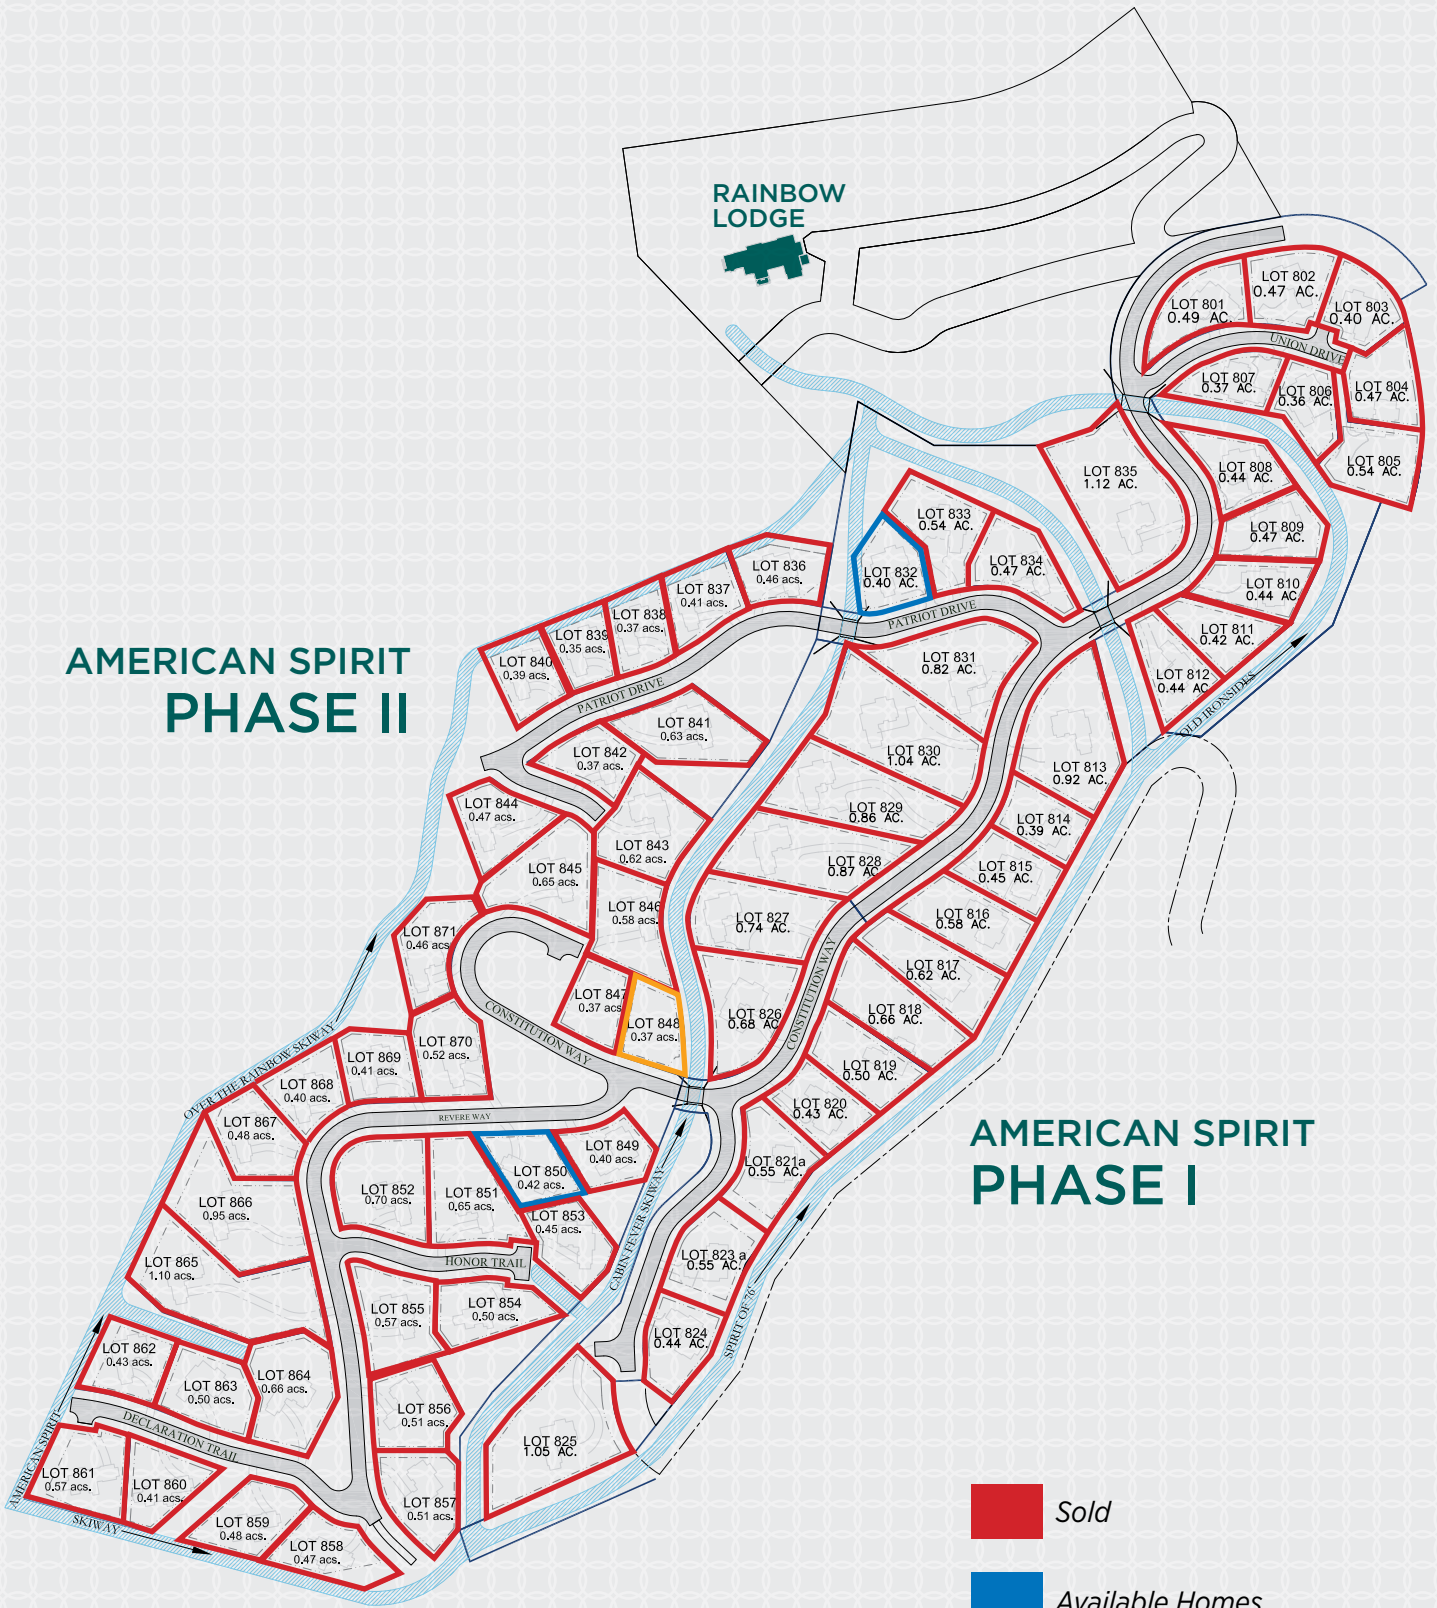

- AMERICAN SPIRIT -

PHASE I & II

RAINBOW LODGE

AMERICAN SPIRIT
PHASE II

AMERICAN SPIRIT
PHASE I

- Sold
- Available Homes
- Available Homesite