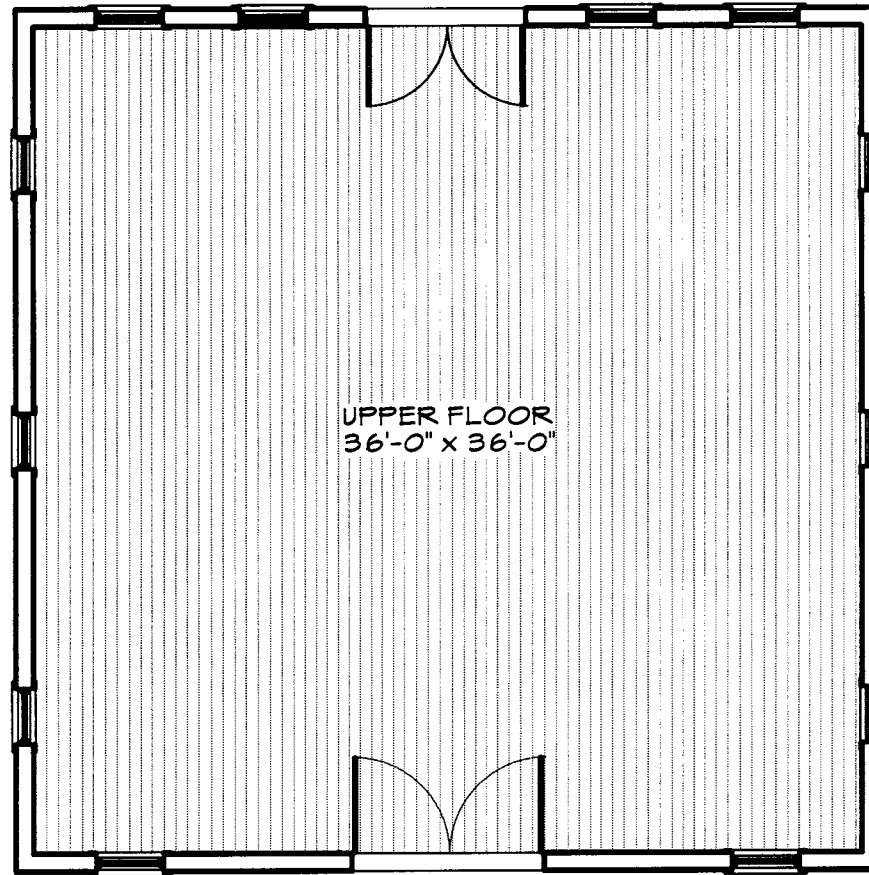

2 LOWER FLOOR PLAN
A2 SCALE: 1/8" = 1'-0"

YELLOWSTONE PARTNERS
RANCHES LOT-3 BARN

1 UPPER FLOOR PLAN
A2 SCALE: 1/8" = 1'-0"

YELLOWSTONE PARTNERS
RANCHES LOT-3 BARN