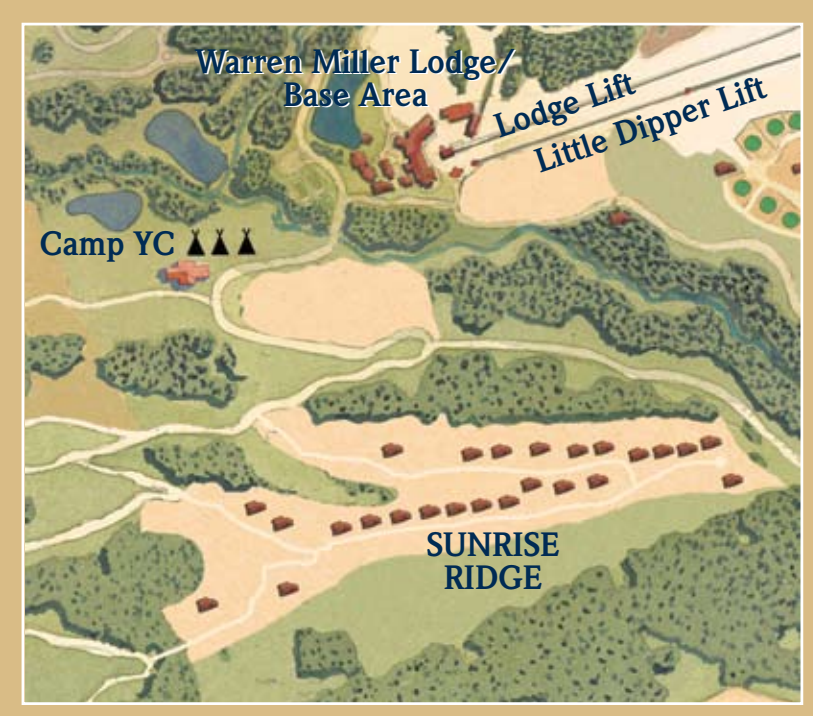

Alpenglow Trail

Southern Sky Drive

Echo Lane

To Pine Ridge

To Gatehouse

Club House at
Sunrise Ridge

- Triplex condominium building - Phase I
- Triplex condominium building - Phase II
- Duplex condominium building

■ Duplex condominium building

Rendering by Doug Jameson

This map is a conceptual representation of the current Sunrise Ridge plan, all of which is subject to change. Developer reserves the right to make changes without notice.